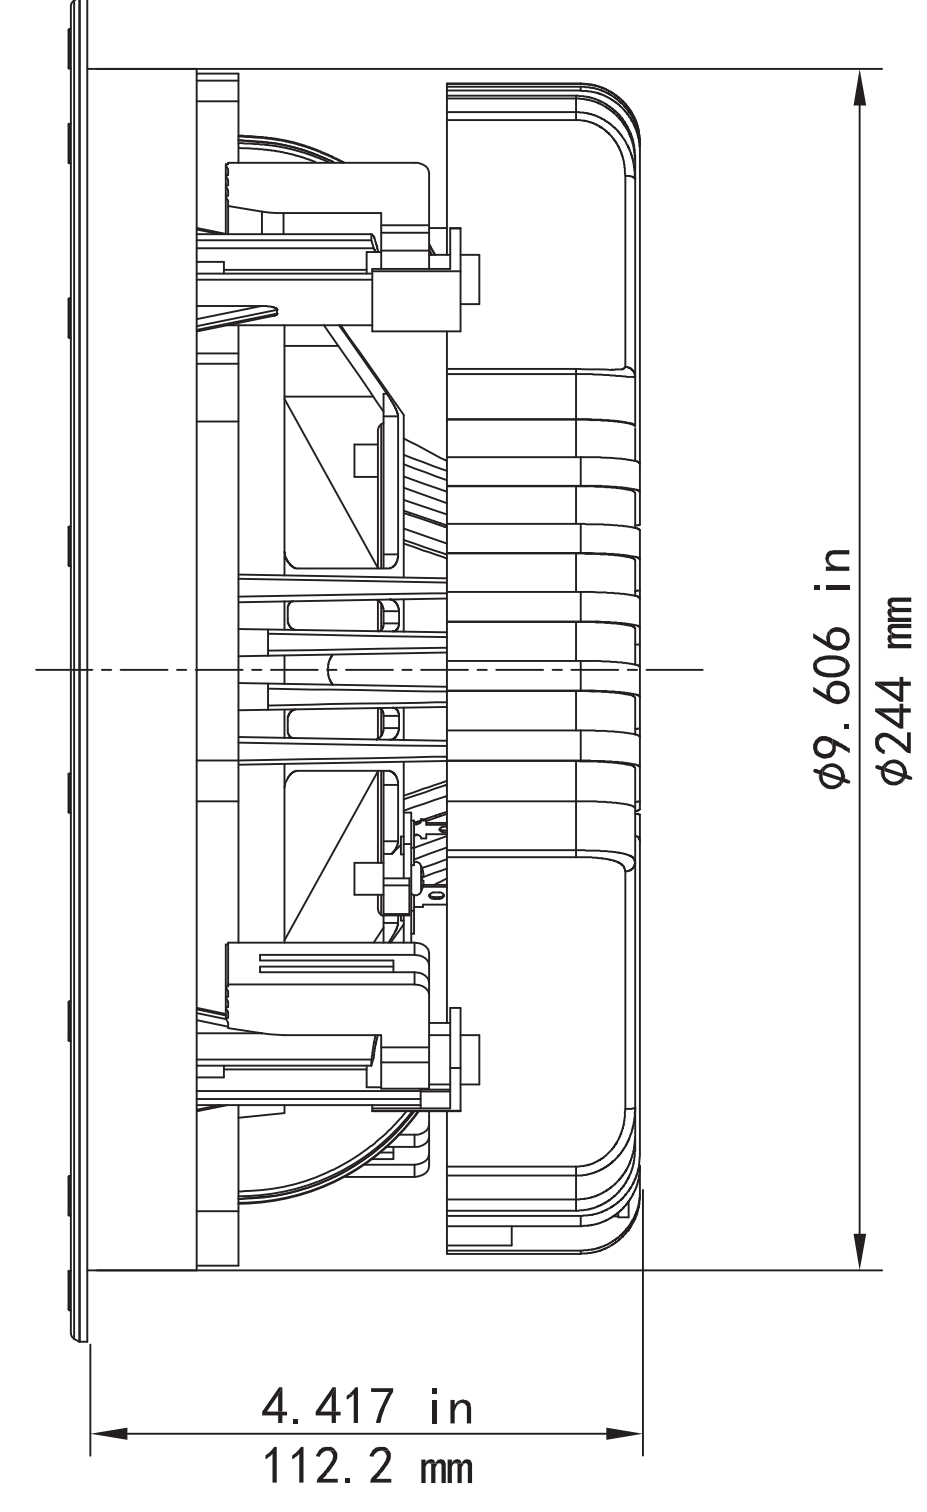

FRONT

MOUNTING DEPTH/  
MINIMUM CUTOUT

GRILLE

1 (866) TDG 6321 | WWW.TDGAUDIO.COM  
4452 E. Airport Drive Unit A, Ontario, CA 91761

NFC-8 SERIES

SCALE: 1:1

DRAWN BY:

DRWN - PART NUMBER