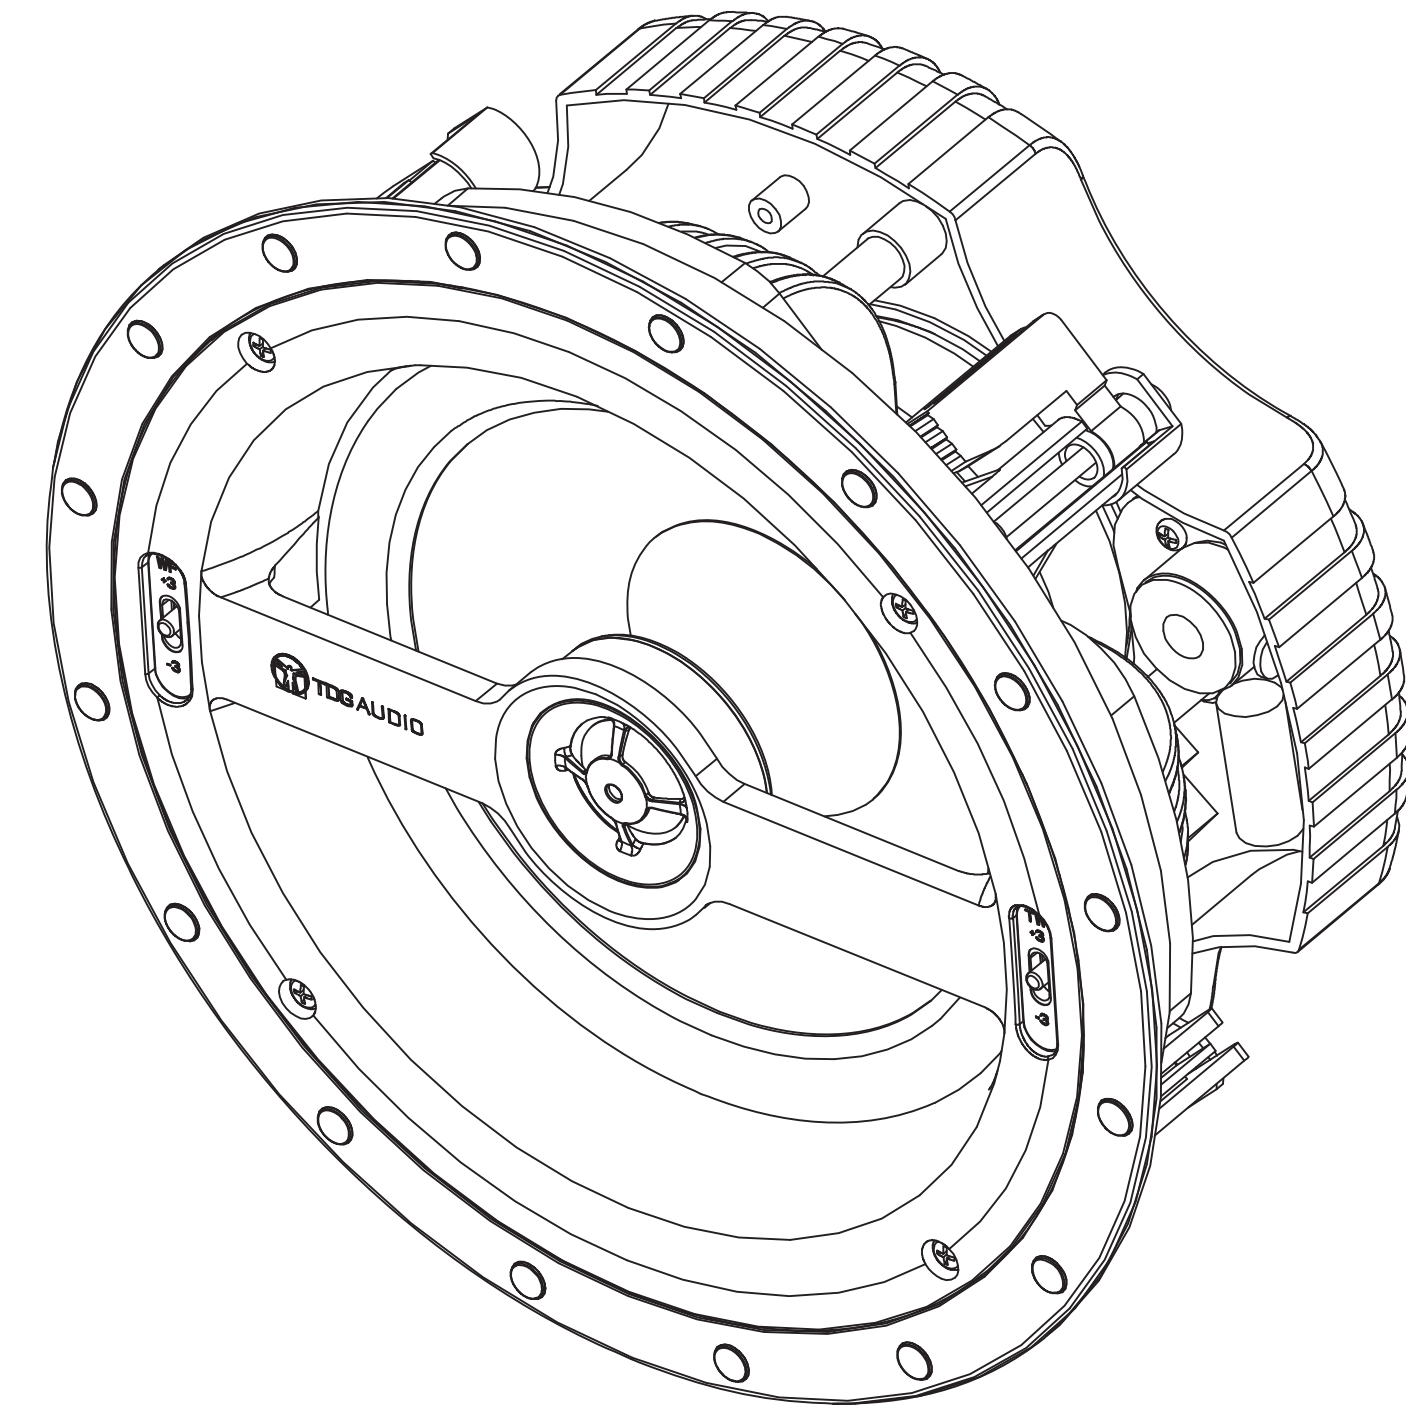

FRONT

MOUNTING DEPTH/  
MINIMUM CUTOUT

GRILLE

1 (866) TDG 6321 | WWW.TDGAUDIO.COM  
4452 E. Airport Drive Unit A, Ontario, CA 91761

NFC-8 SERIES

SCALE: 1:1

DRAWN BY:

DRWN - PART NUMBER