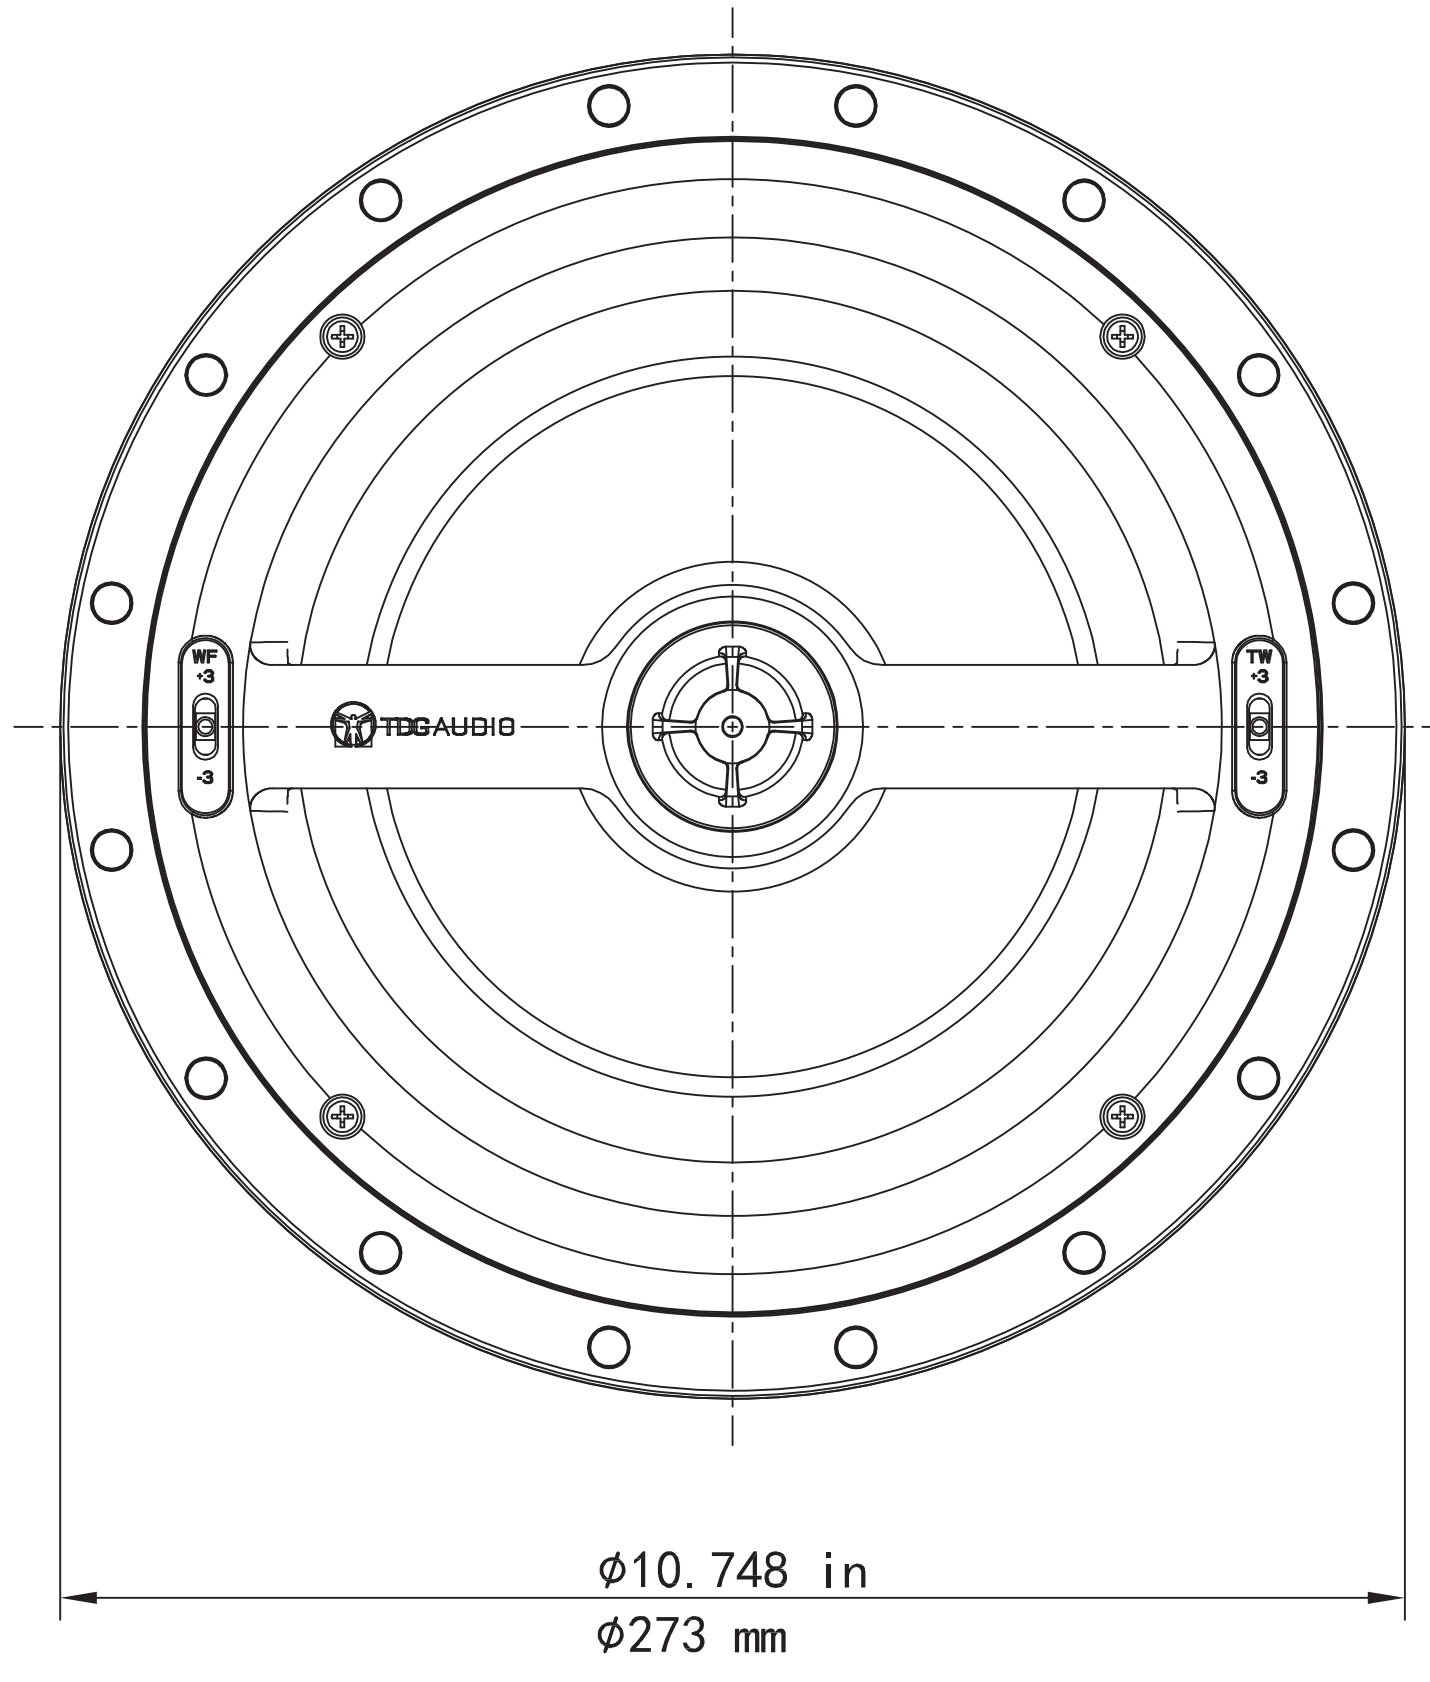

FRONT

MOUNTING DEPTH/  
MINIMUM CUTOUT

GRILLE

1 (866) TDG 6321 | WWW.TDGAUDIO.COM  
4452 E. Airport Drive Unit A, Ontario, CA 91761

NFC-8 SERIES

SCALE: 1:1

DRAWN BY:

DRWN - PART NUMBER