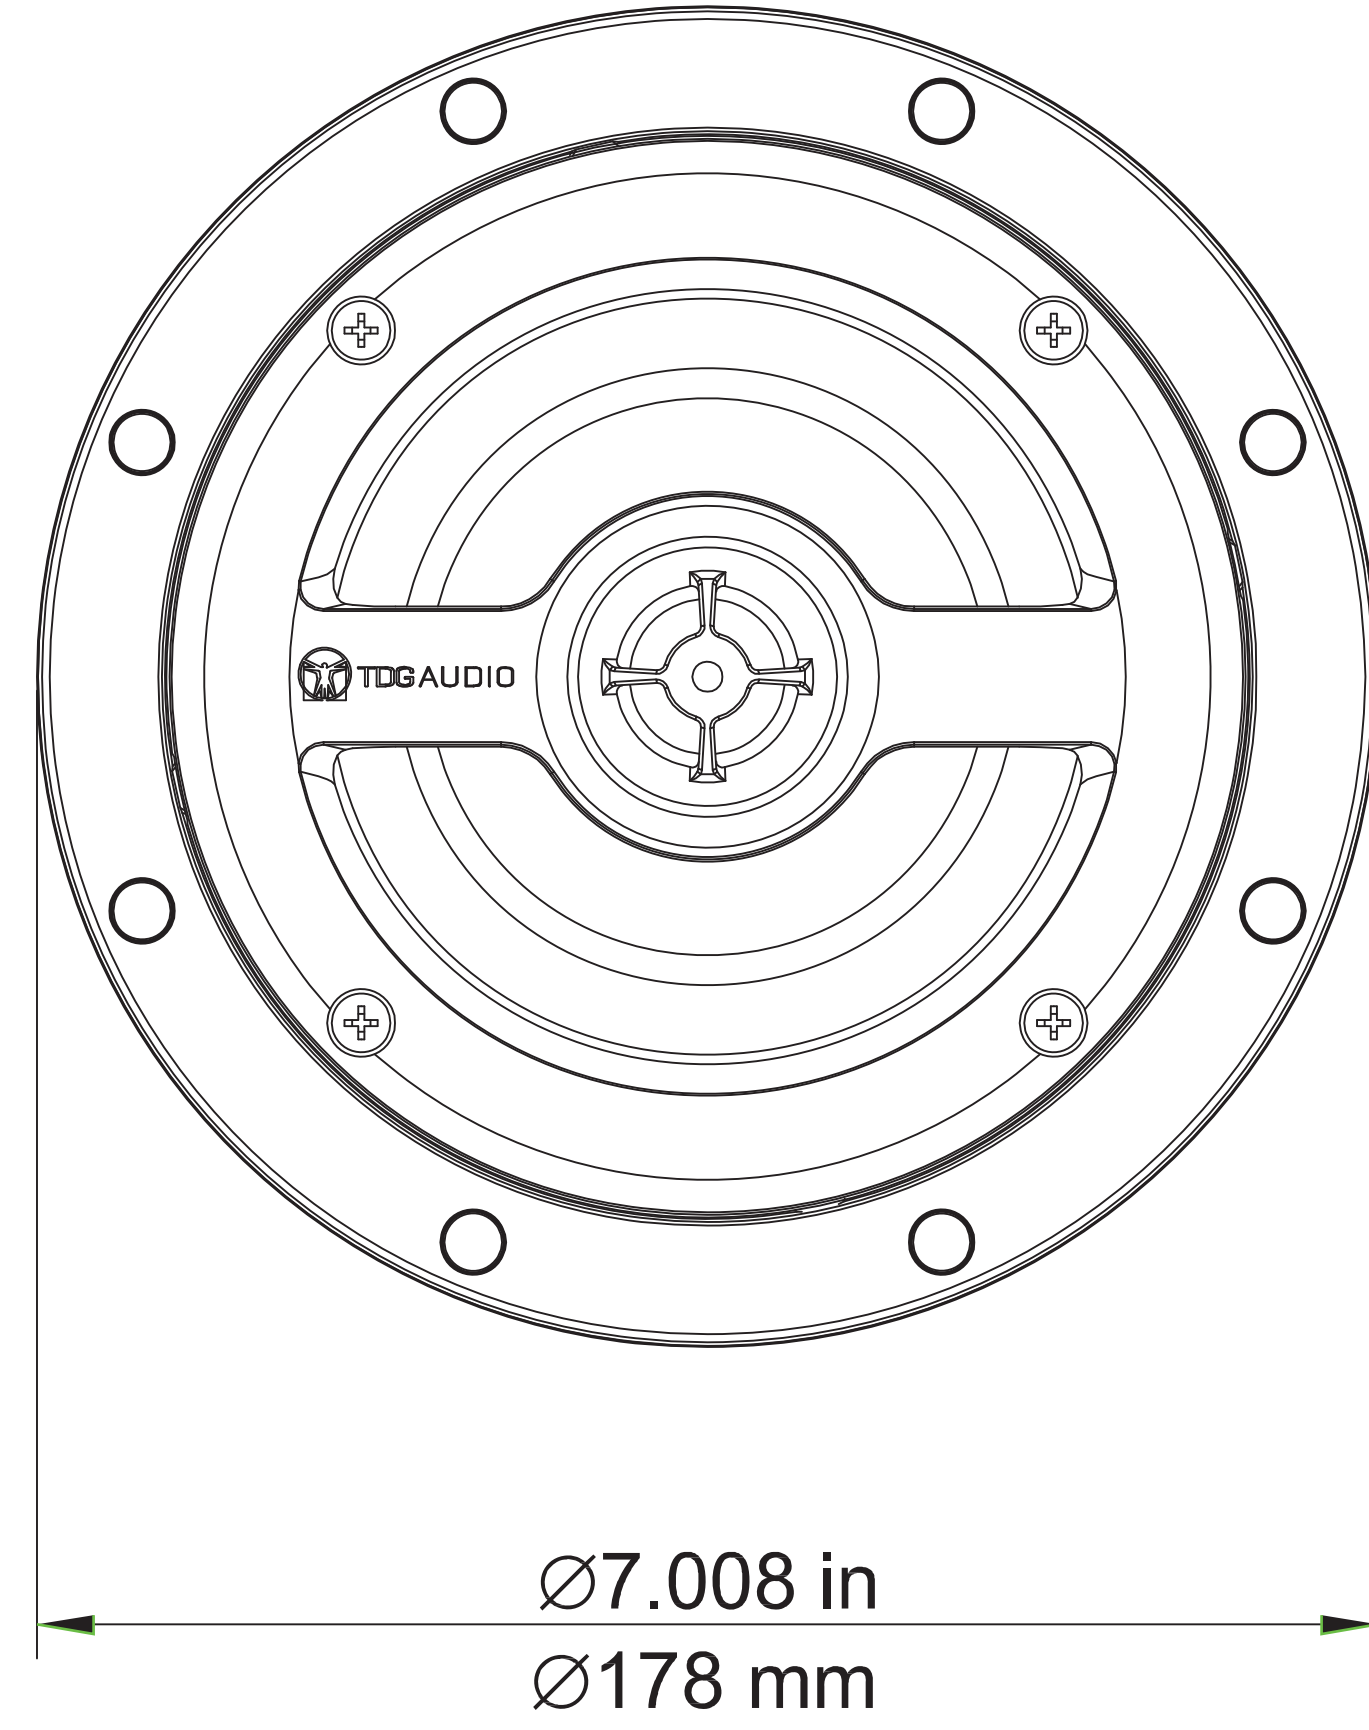

FRONT

MOUNTING DEPTH/
MINIMUM CUTOUT

GRILLE

1 (866) TDG 6321 | WWW.TDGAUDIO.COM
 4452 E. Airport Drive Unit A, Ontario, CA 91761

NFC-4 SERIES

SCALE: 1:1

DRAWN BY:

DRWN - PART NUMBER