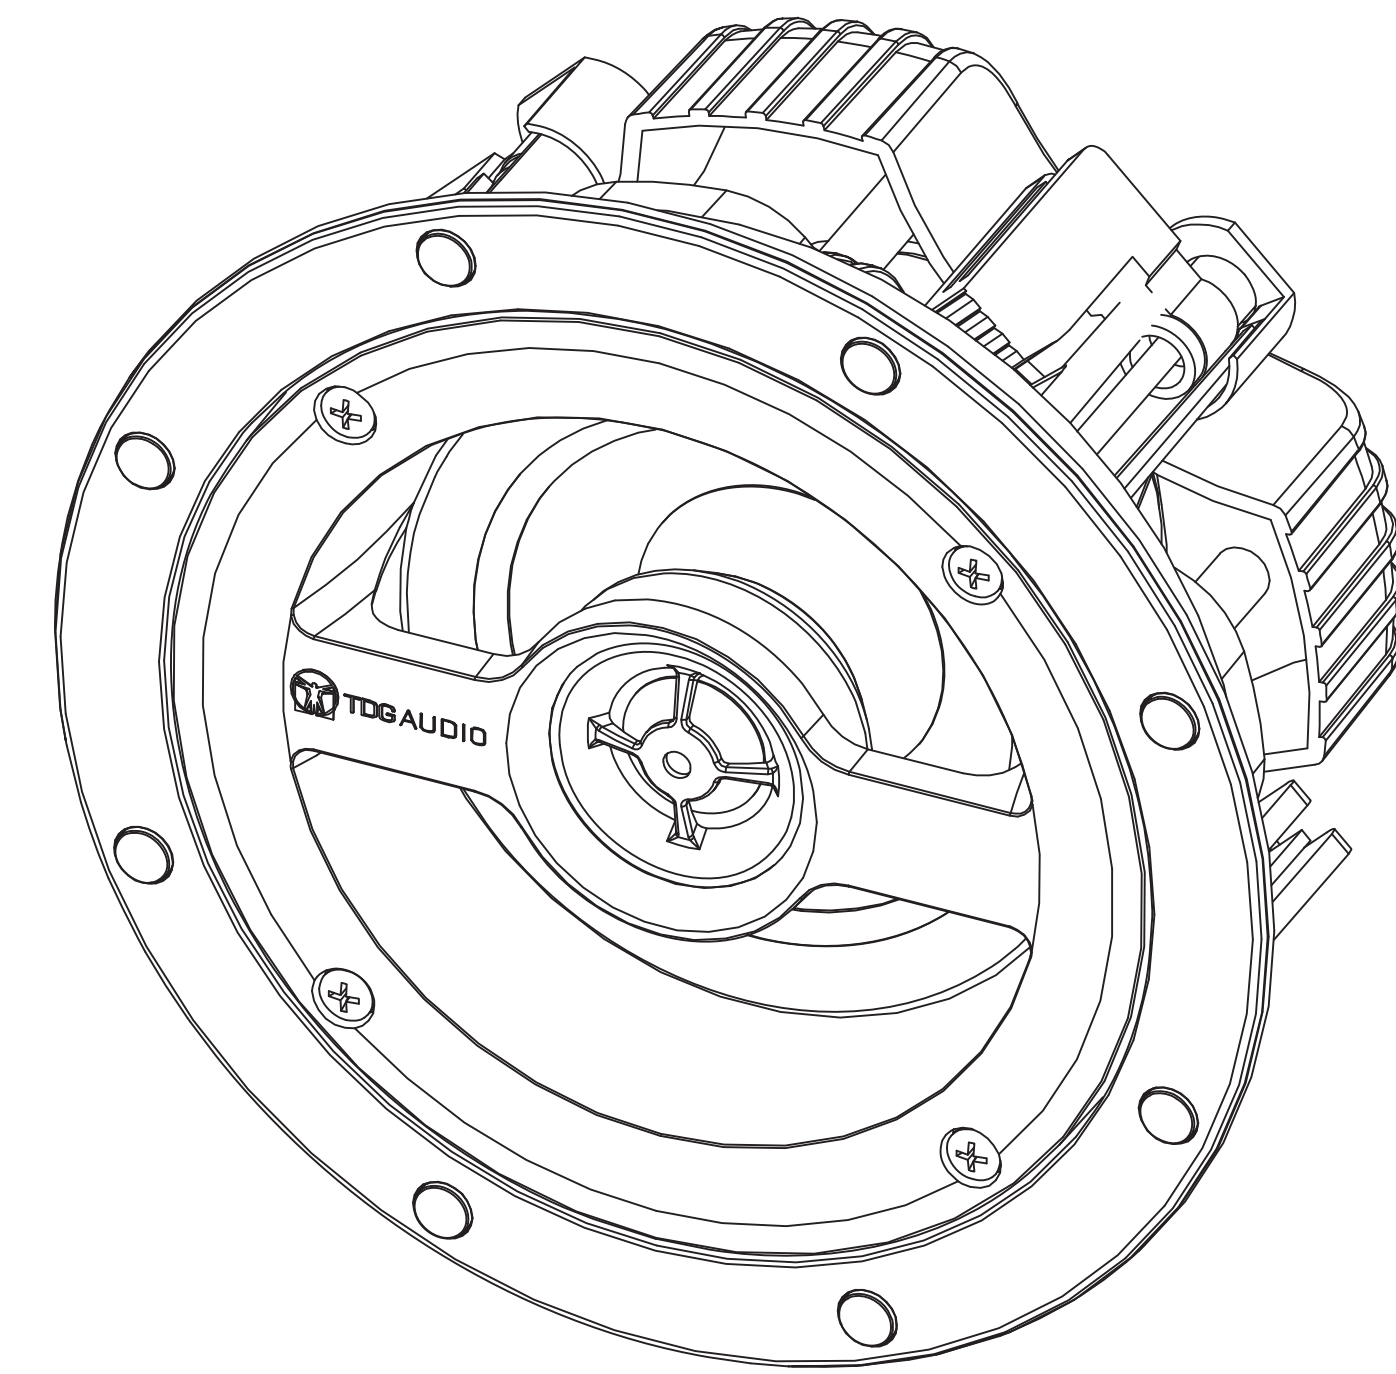

FRONT

MOUNTING DEPTH/
MINIMUM CUTOUT

GRILLE

1 (866) TDG 6321 | WWW.TDGAUDIO.COM
 4452 E. Airport Drive Unit A, Ontario, CA 91761

NFC-4 SERIES

SCALE: 1:1

DRAWN BY:

DRWN - PART NUMBER