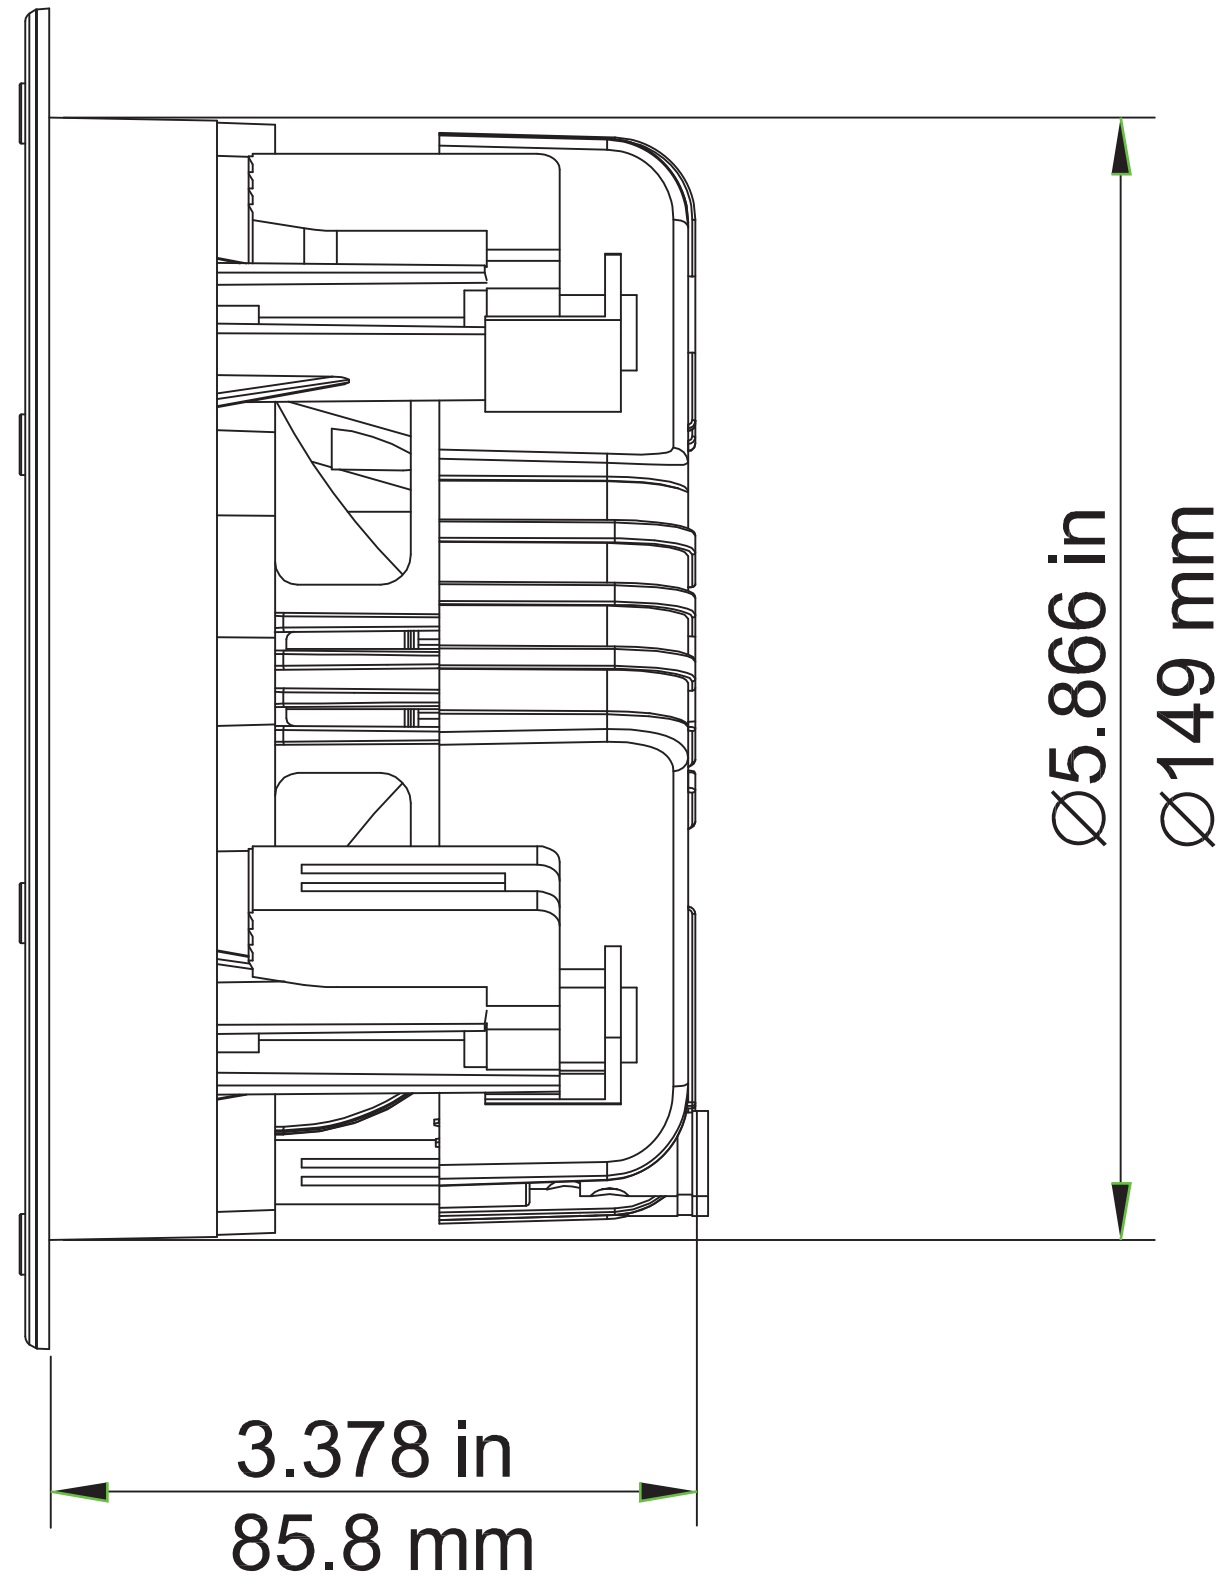

FRONT

MOUNTING DEPTH/
MINIMUM CUTOUT

GRILLE

1 (866) TDG 6321 | WWW.TDGAUDIO.COM
 4452 E. Airport Drive Unit A, Ontario, CA 91761

NFC-4 SERIES

SCALE: 1:1

DRAWN BY:

DRWN - PART NUMBER