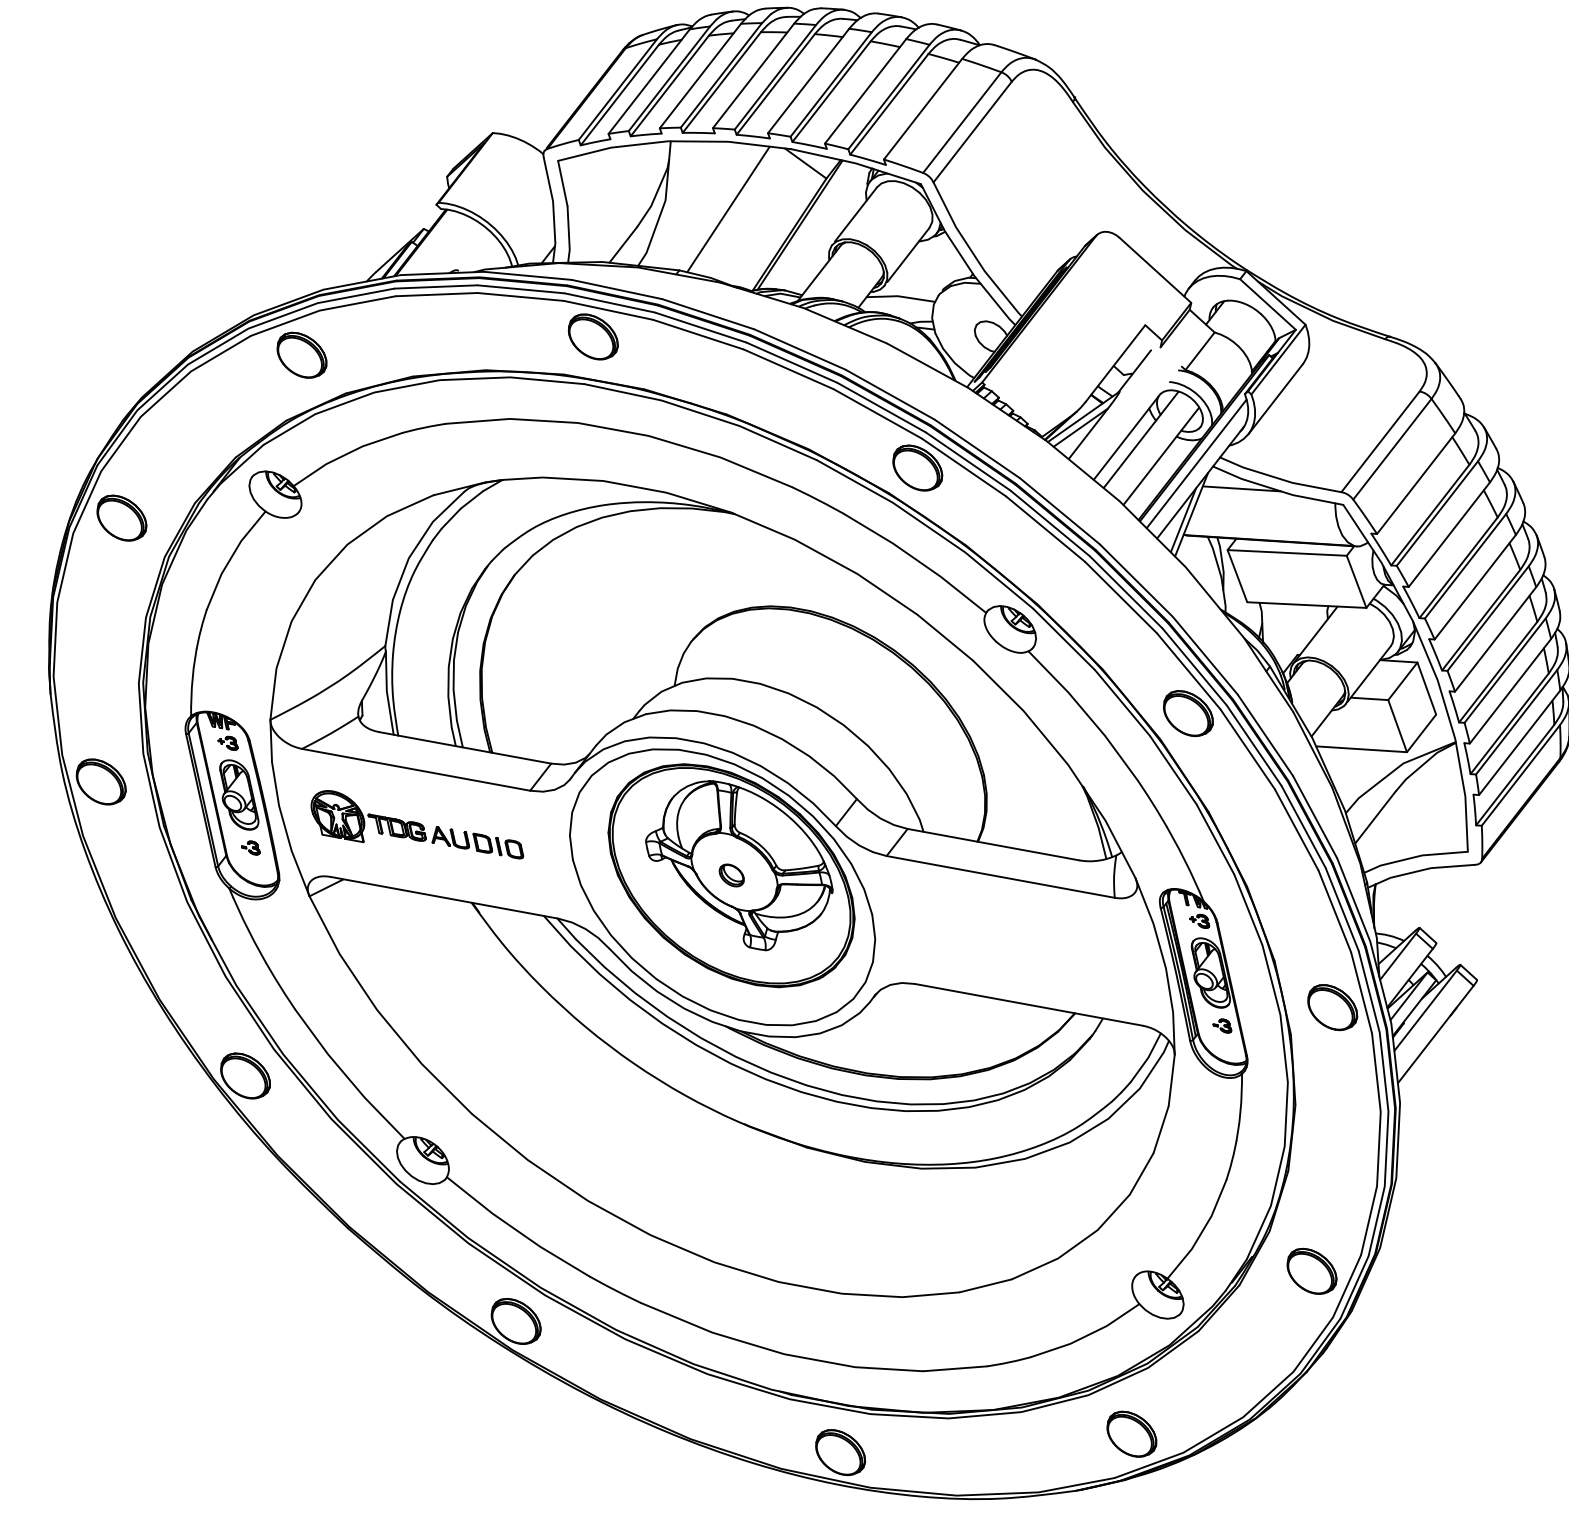

GRILLE

1 (866) TDG 6321 | WWW.TDGAUDIO.COM
4452 E. Airport Drive Unit A, Ontario, CA 91761

NFC-6 SERIES

SCALE: 1:1

DRAWN BY:

DRWN - PART NUMBER

REV.

SHEET: OF

RELEASED ON: