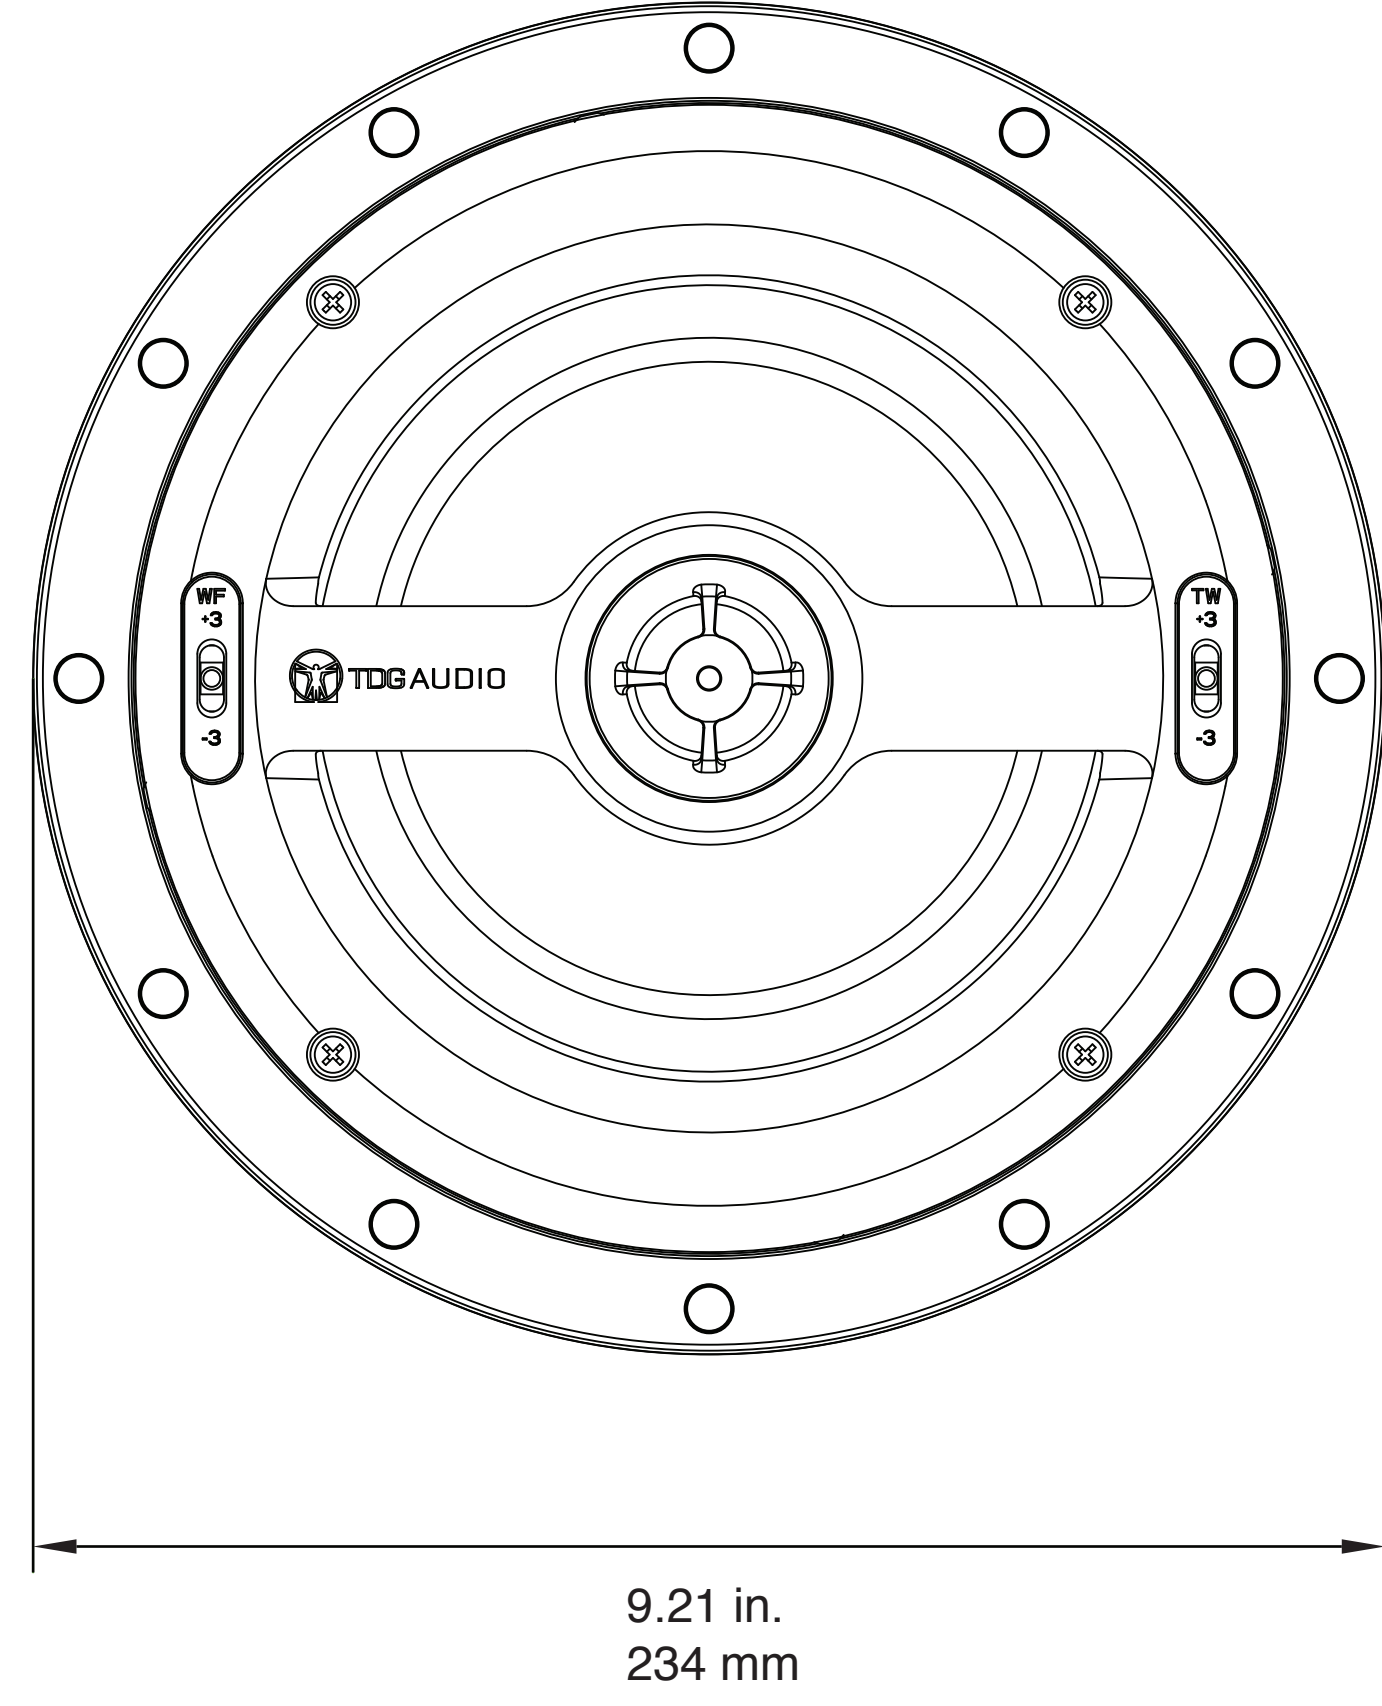

# FRONT

# MOUNTING DEPTH/ MINIMUM CUTOUT

## NFC-6 SERIES

SCALE: 1:1

DRAWN BY:

DRWN - PART NUMBER

REV.

SHEET:      OF

RELEASED ON: