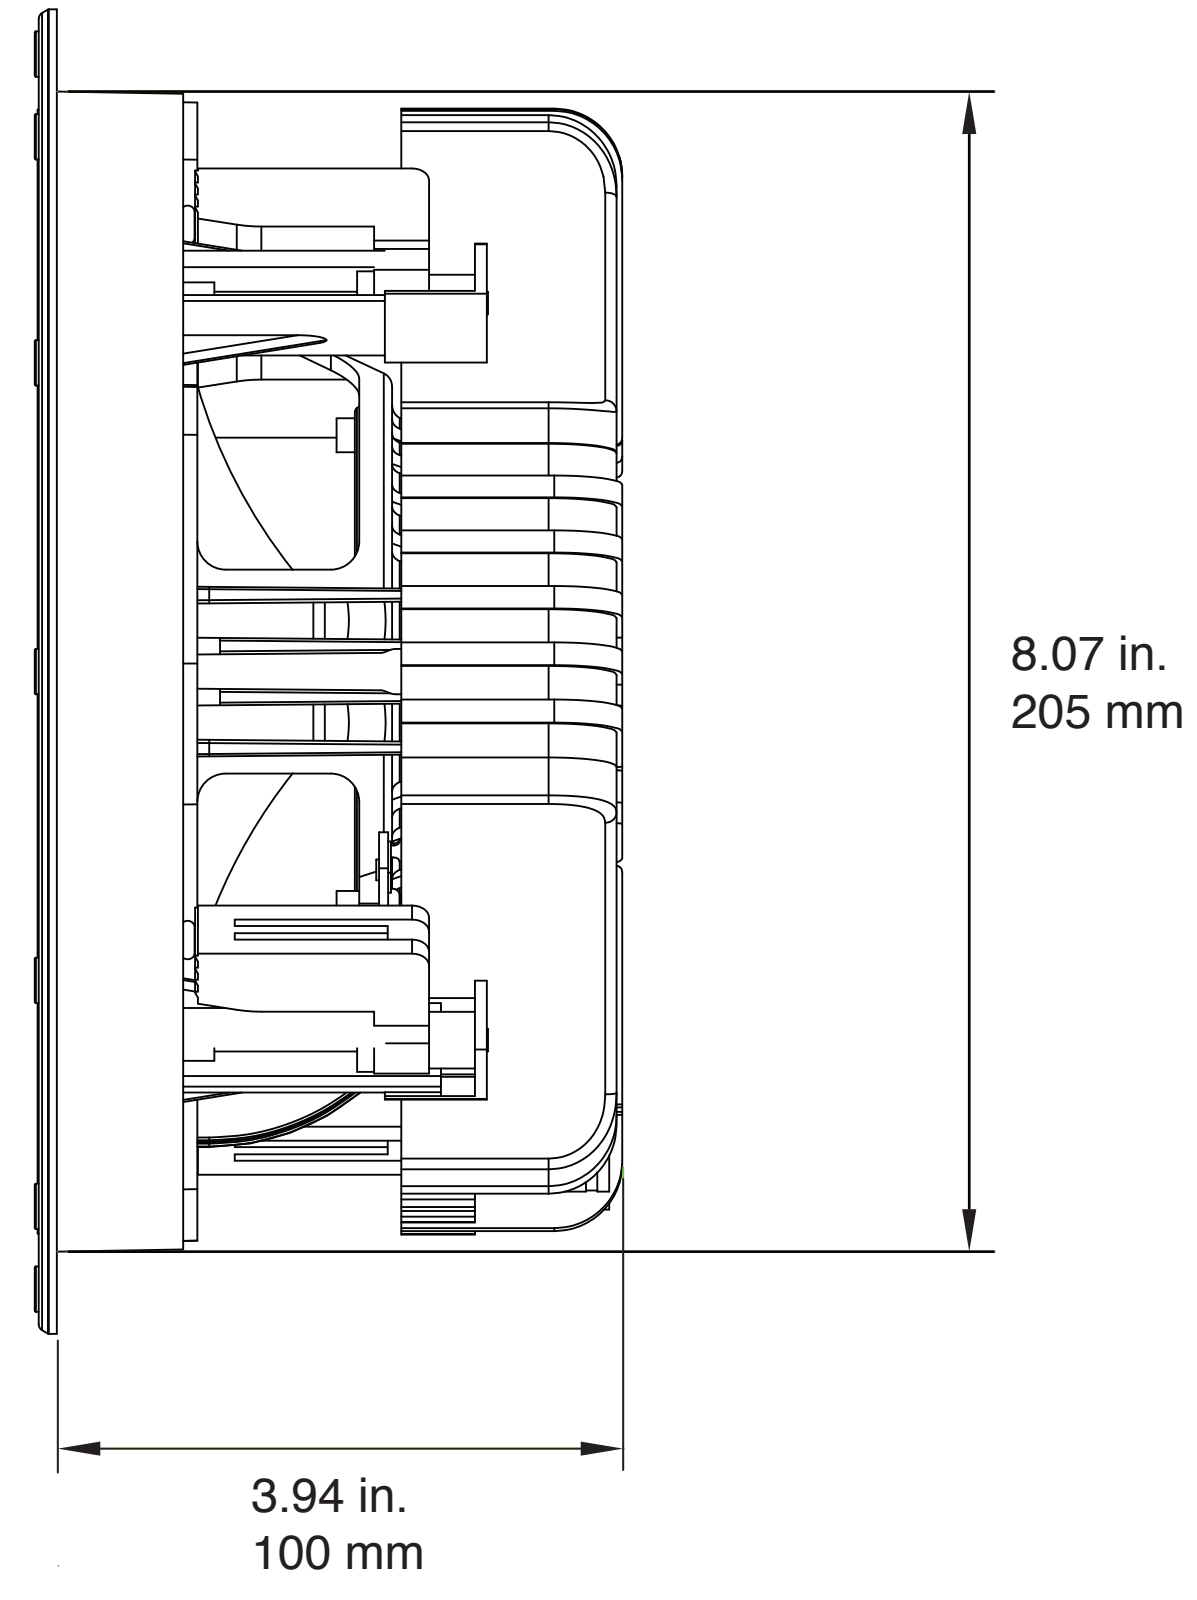

# FRONT

# MOUNTING DEPTH/ MINIMUM CUTOUT

## NFC-6 SERIES

SCALE: 1:1

DRAWN BY:

DRWN - PART NUMBER

REV.

SHEET:      OF

RELEASED ON: