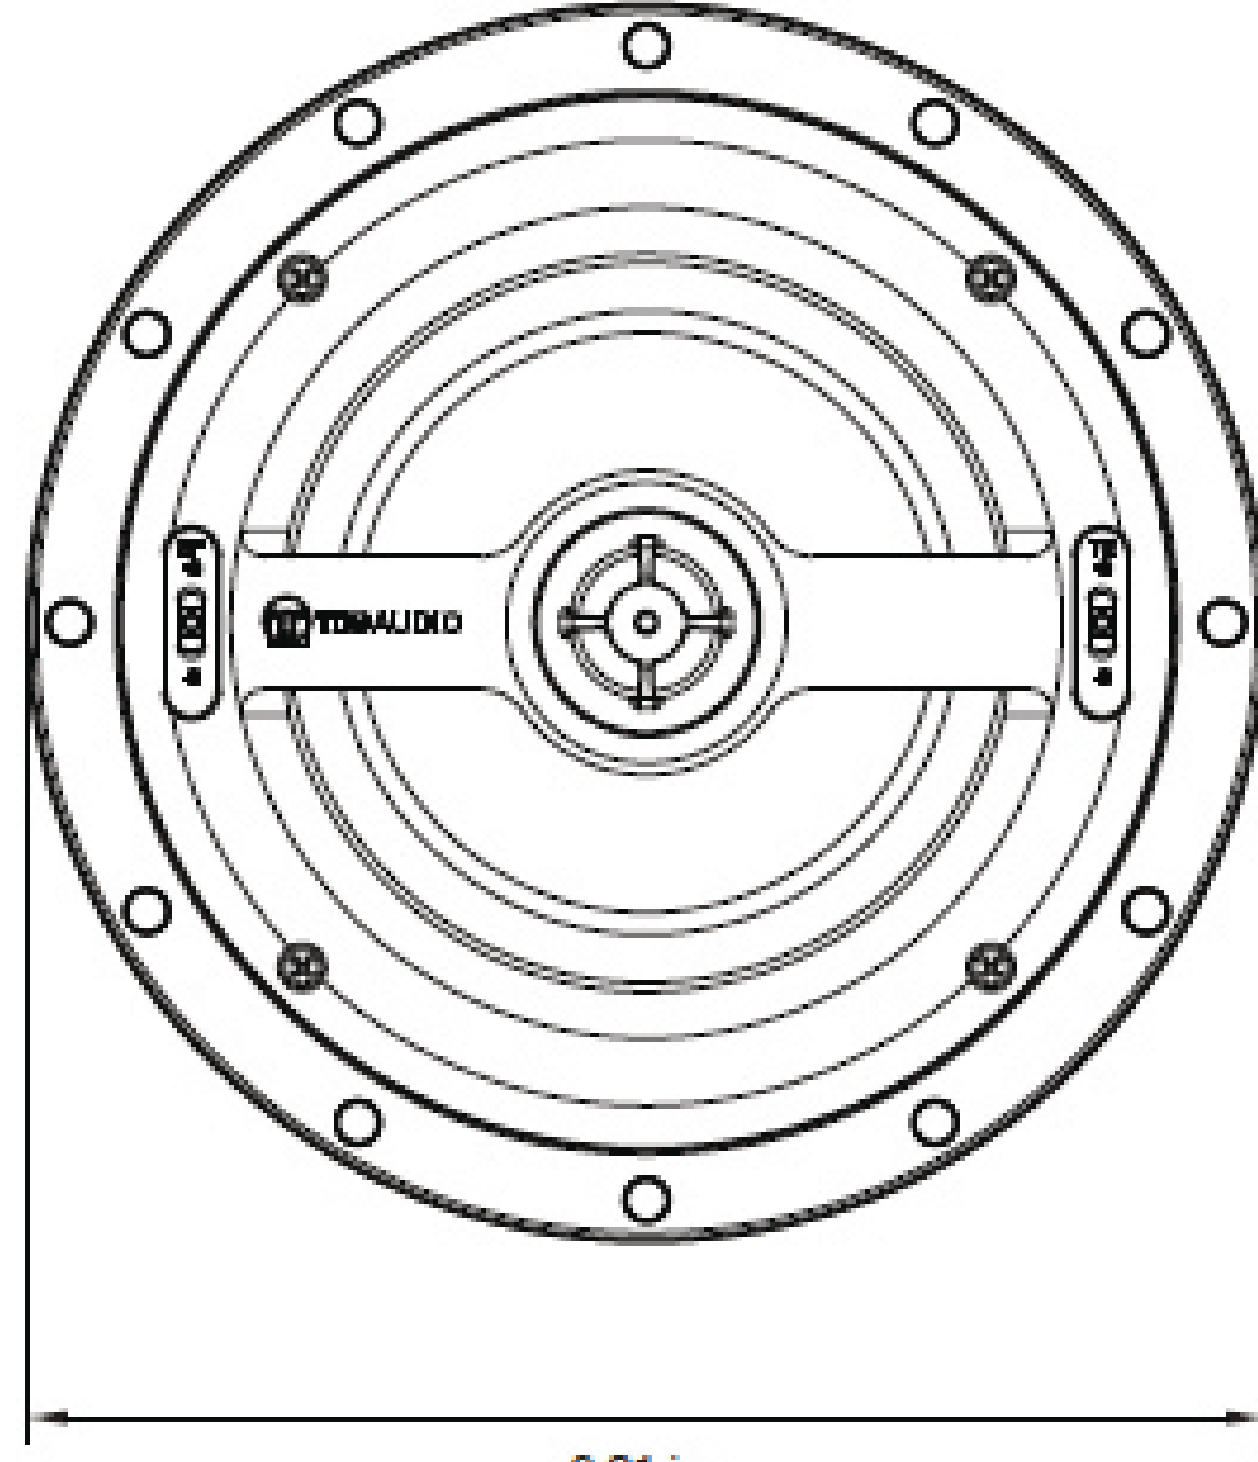

FRONT

9.21 in.
234 mm

MOUNTING DEPTH/
MINIMUM CUTOUT

8.07 in.
205 mm

3.94 in.
100 mm

GRILLE

9.69 in.
246 mm

TDG AUDIO

1 (866) TDG 6321 | TDGAUDIO.COM

NFC-6 SERIES

SCALE: 1:1

DRAWN BY:

DRWN - PART NUMBER

REV.

SHEET: OF

RELEASED ON: