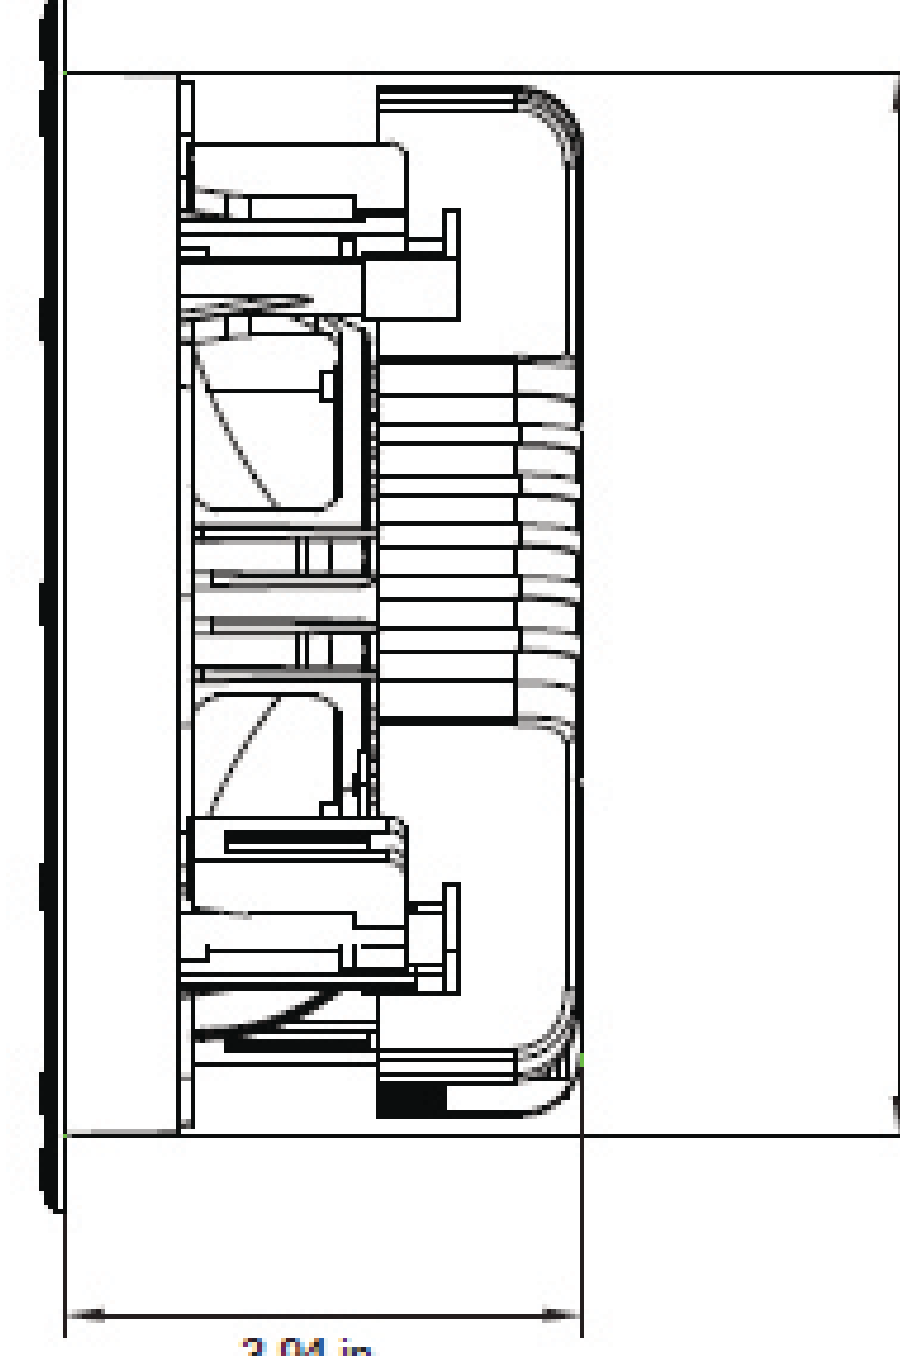

FRONT

9.21 in.
234 mm

MOUNTING DEPTH/
MINIMUM CUTOUT

8.07 in.
205 mm

3.94 in.
100 mm

GRILLE

9.69 in.
246 mm

TDG AUDIO

1 (866) TDG 6321 | TDGAUDIO.COM

NFC-6 SERIES

SCALE: 1:1

DRAWN BY:

DRWN - PART NUMBER

REV.

SHEET: OF

RELEASED ON: