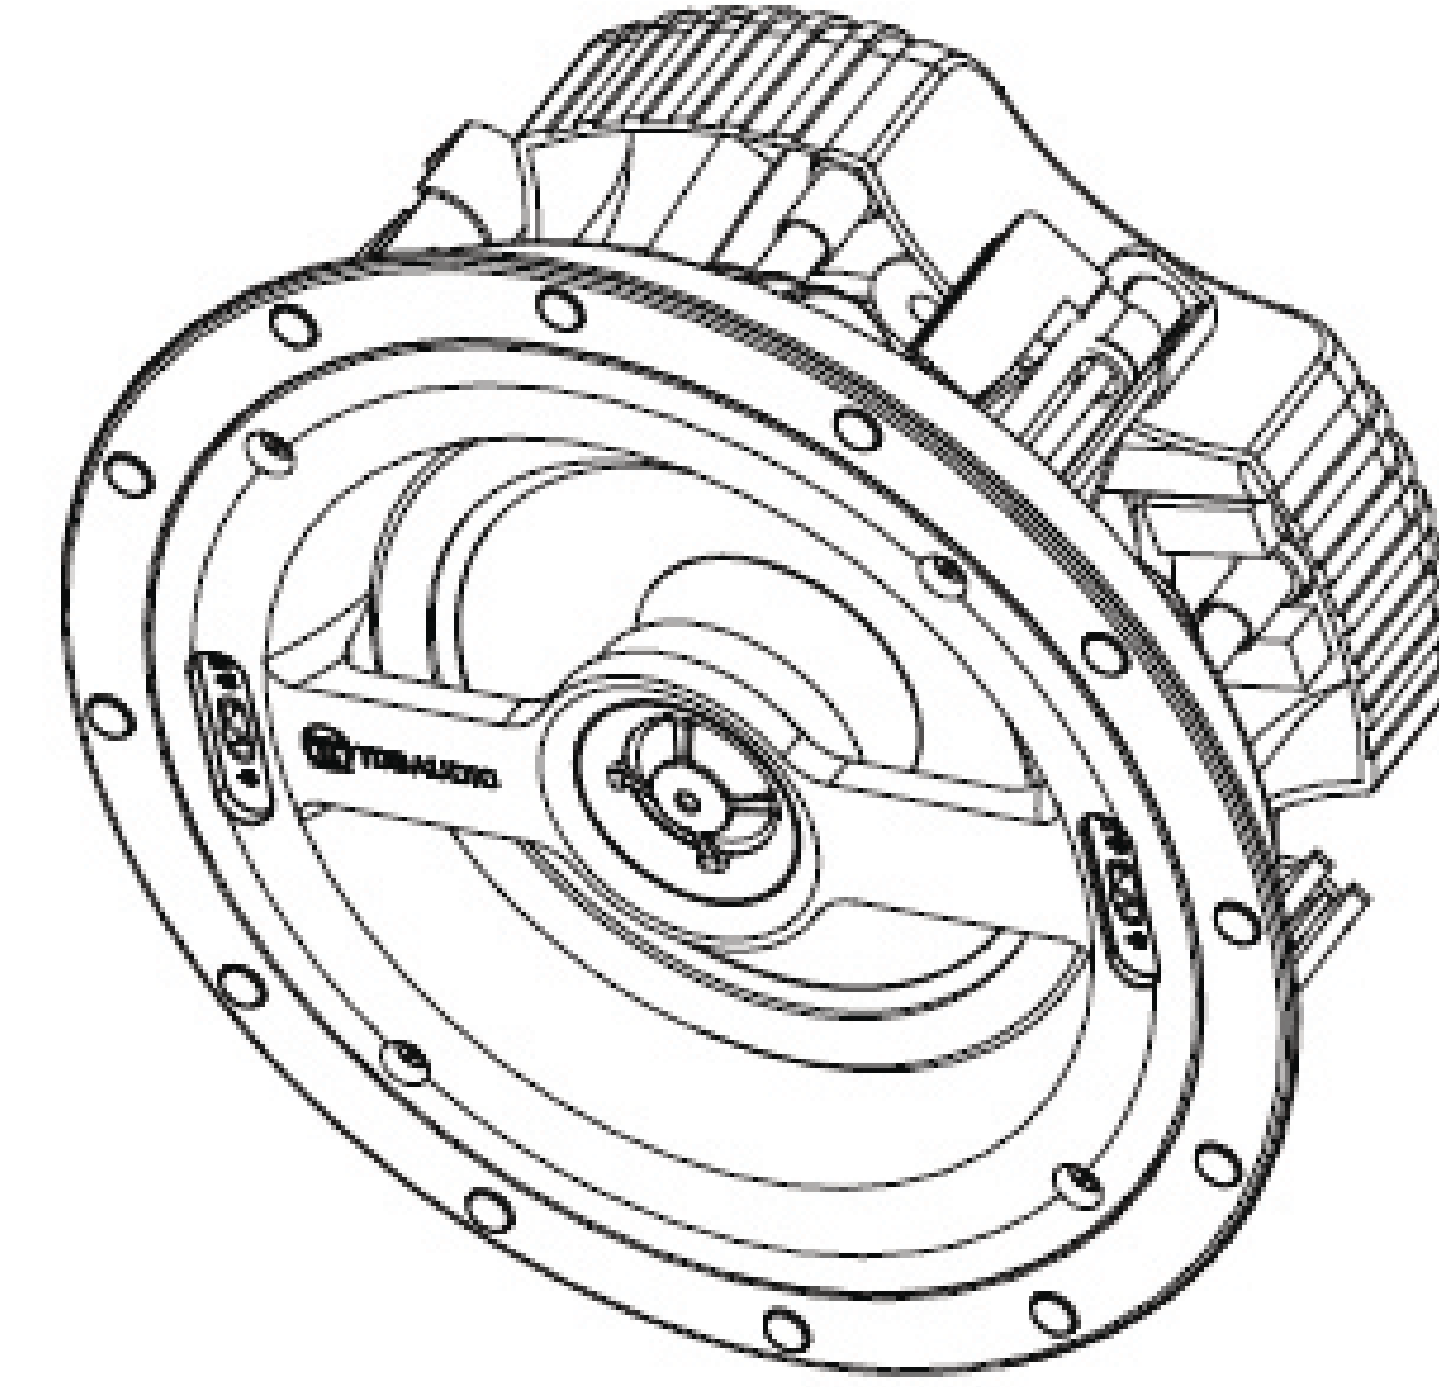

FRONT

9.21 in.
234 mm

MOUNTING DEPTH/
MINIMUM CUTOUT

8.07 in.
205 mm

3.94 in.
100 mm

GRILLE

9.69 in.
246 mm

TDG AUDIO

1 (866) TDG 6321 | TDGAUDIO.COM

NFC-6 SERIES

SCALE: 1:1

DRAWN BY:

DRWN - PART NUMBER

REV.

SHEET: OF

RELEASED ON: