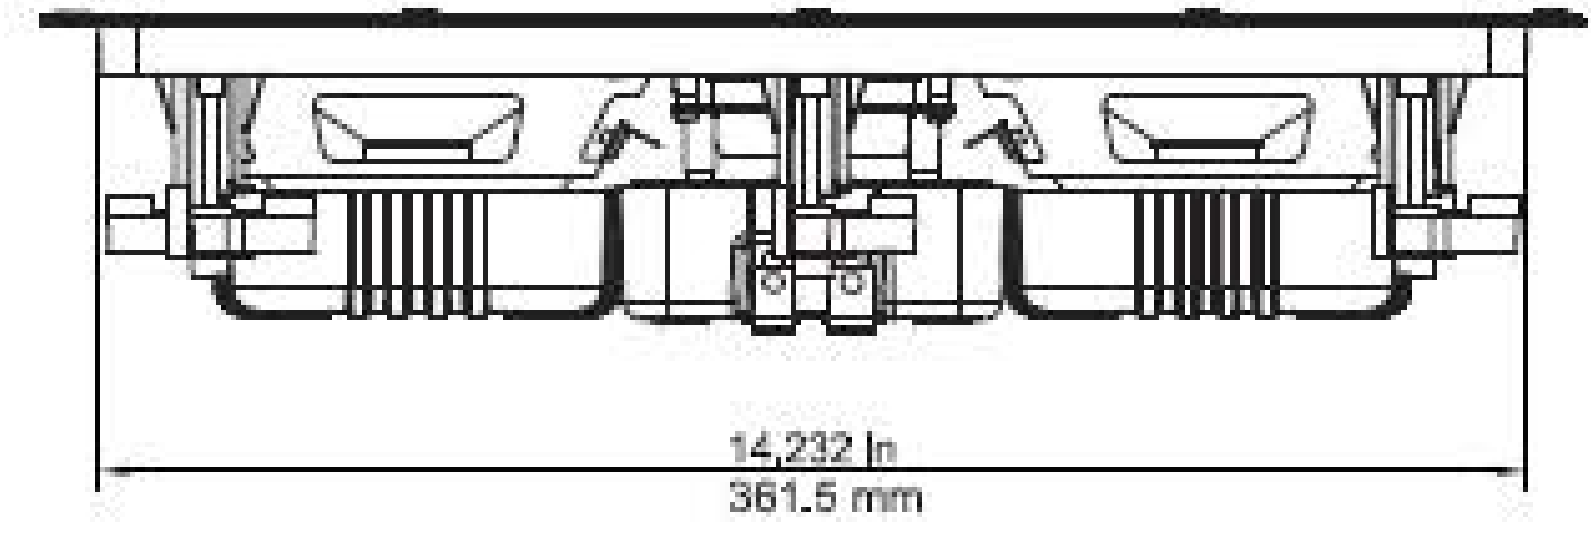

FRONT

MOUNTING DEPTH/
MINIMUM CUTOUT

GRILLE

NFLCR-51 SERIES

1 (866) TDG 6321 | TDGAUDIO.COM

SCALE: 1:1	DRAWN BY:	DRWN - PART NUMBER	REV.
SHEET:	OF	RELEASED ON:	