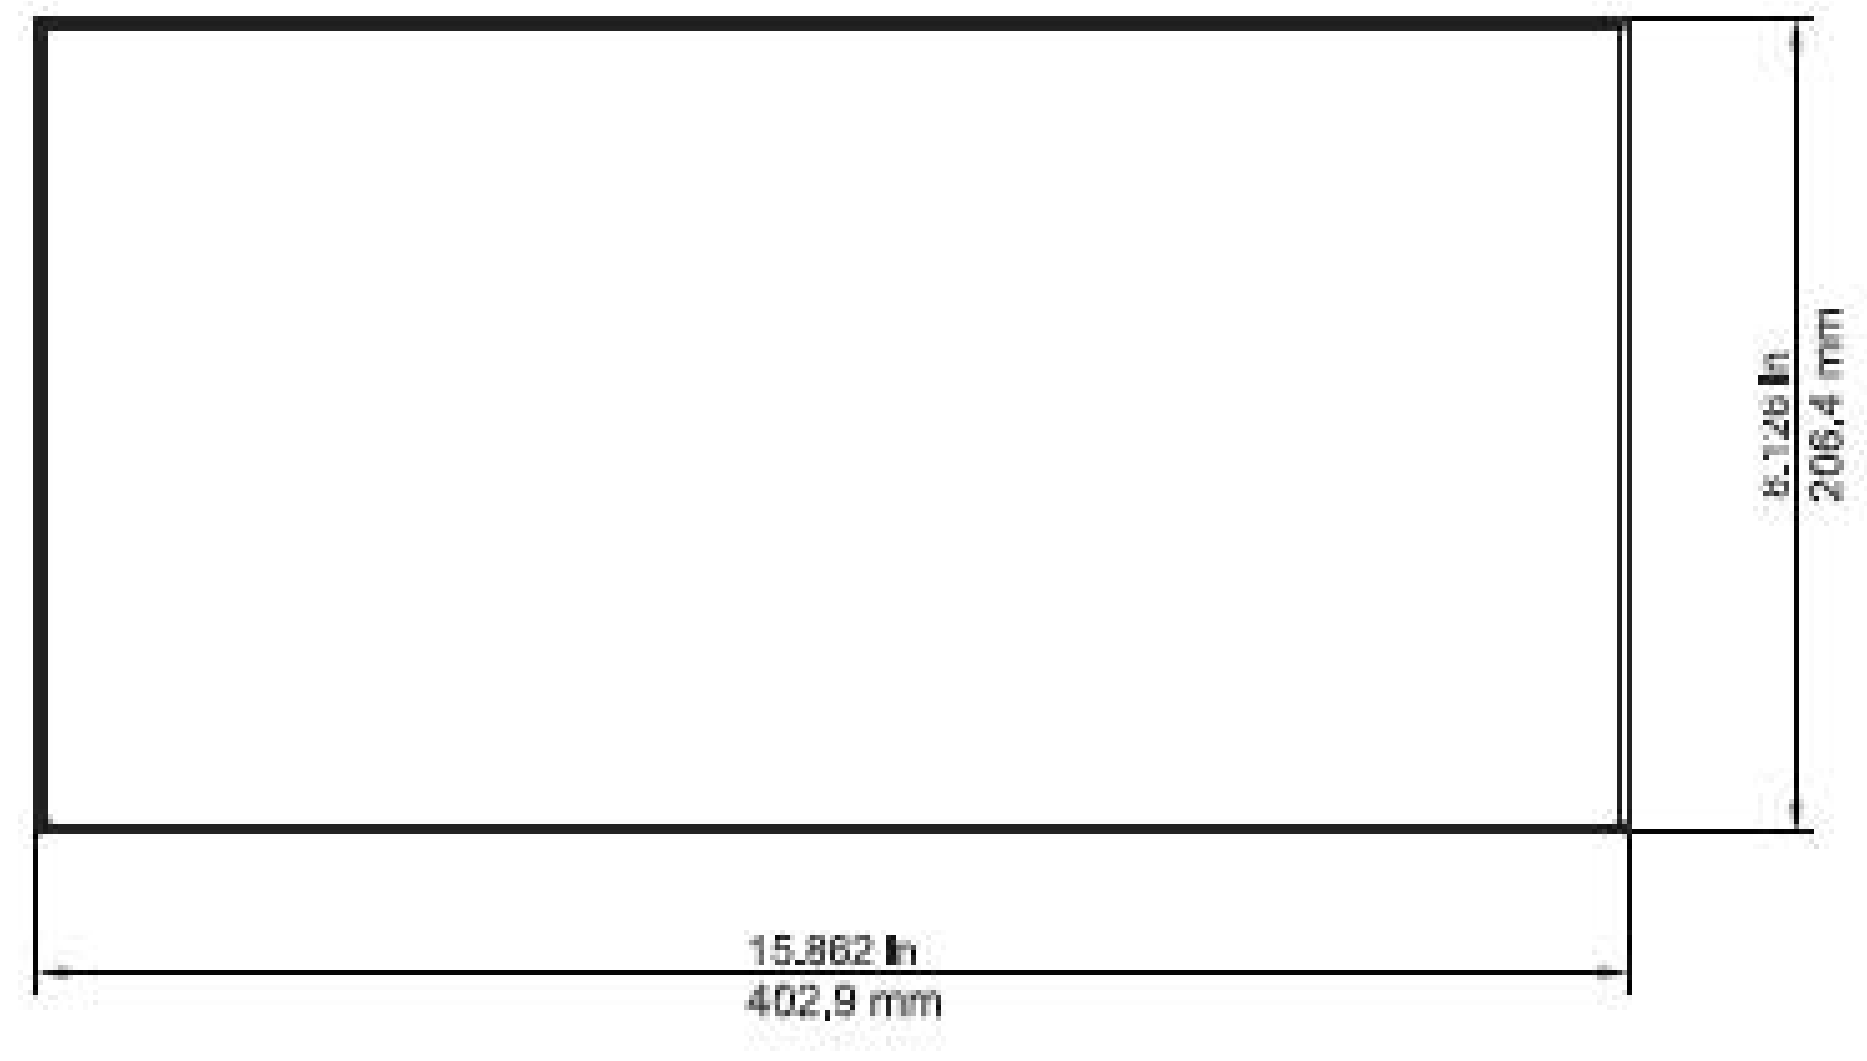

FRONT

MOUNTING DEPTH/
MINIMUM CUTOUT

GRILLE

NFLCR-51 SERIES

1 (866) TDG 6321 | TDGAUDIO.COM

SCALE: 1:1	DRAWN BY:	DRWN - PART NUMBER	REV.
SHEET:	OF	RELEASED ON:	