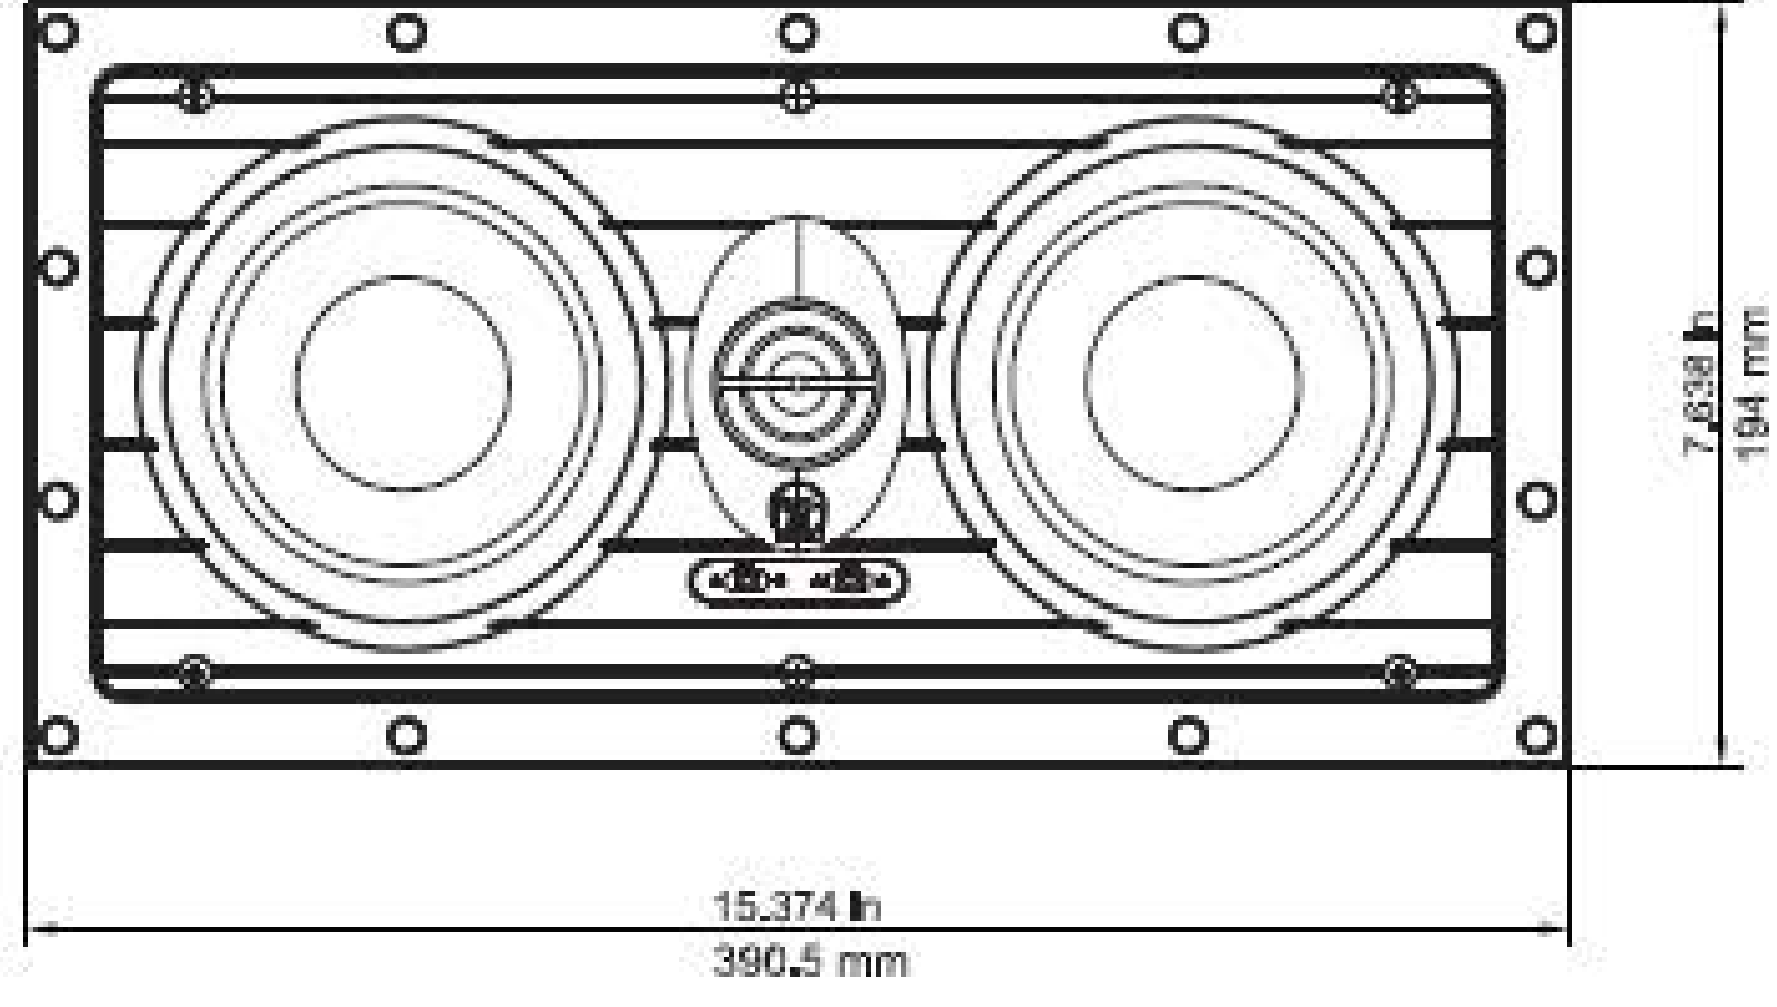

FRONT

MOUNTING DEPTH/
MINIMUM CUTOUT

GRILLE

NFLCR-51 SERIES

1 (866) TDG 6321 | TDGAUDIO.COM

SCALE: 1:1	DRAWN BY:	DRWN - PART NUMBER	REV.
SHEET:	OF	RELEASED ON:	