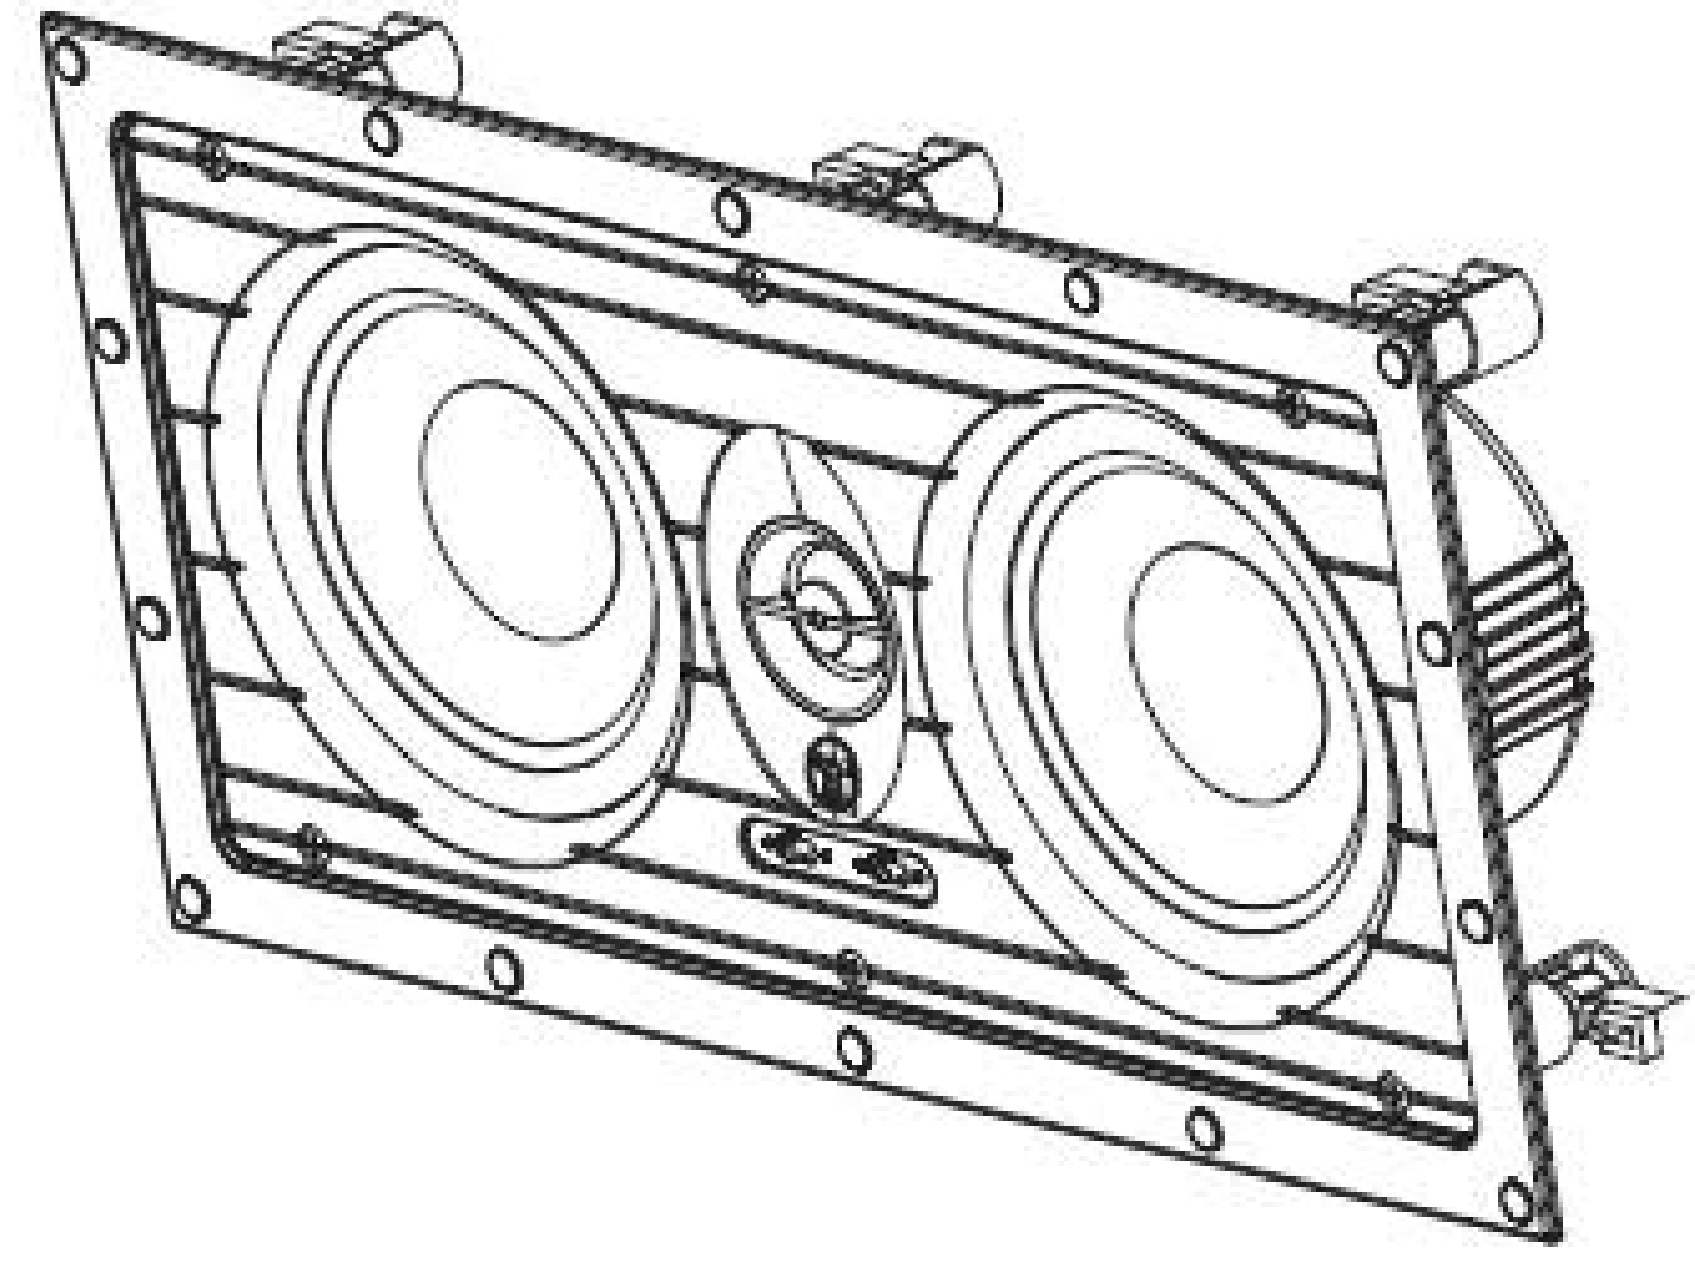

FRONT

MOUNTING DEPTH/
MINIMUM CUTOUT

GRILLE

NFLCR-51 SERIES

1 (866) TDG 6321 | TDGAUDIO.COM

SCALE: 1:1	DRAWN BY:	DRWN - PART NUMBER	REV.
SHEET:	OF	RELEASED ON:	