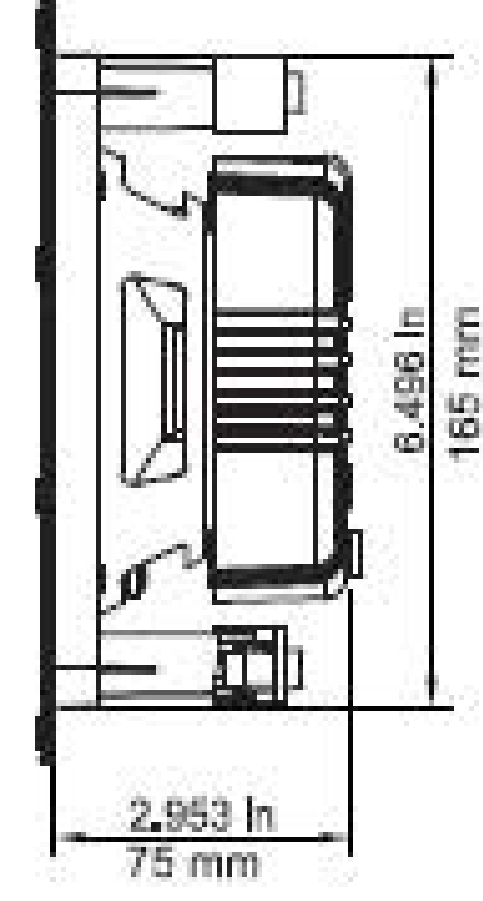

FRONT

MOUNTING DEPTH/
MINIMUM CUTOUT

GRILLE

NFLCR-51 SERIES

1 (866) TDG 6321 | TDGAUDIO.COM

SCALE: 1:1	DRAWN BY:	DRWN - PART NUMBER	REV.
SHEET:	OF	RELEASED ON:	