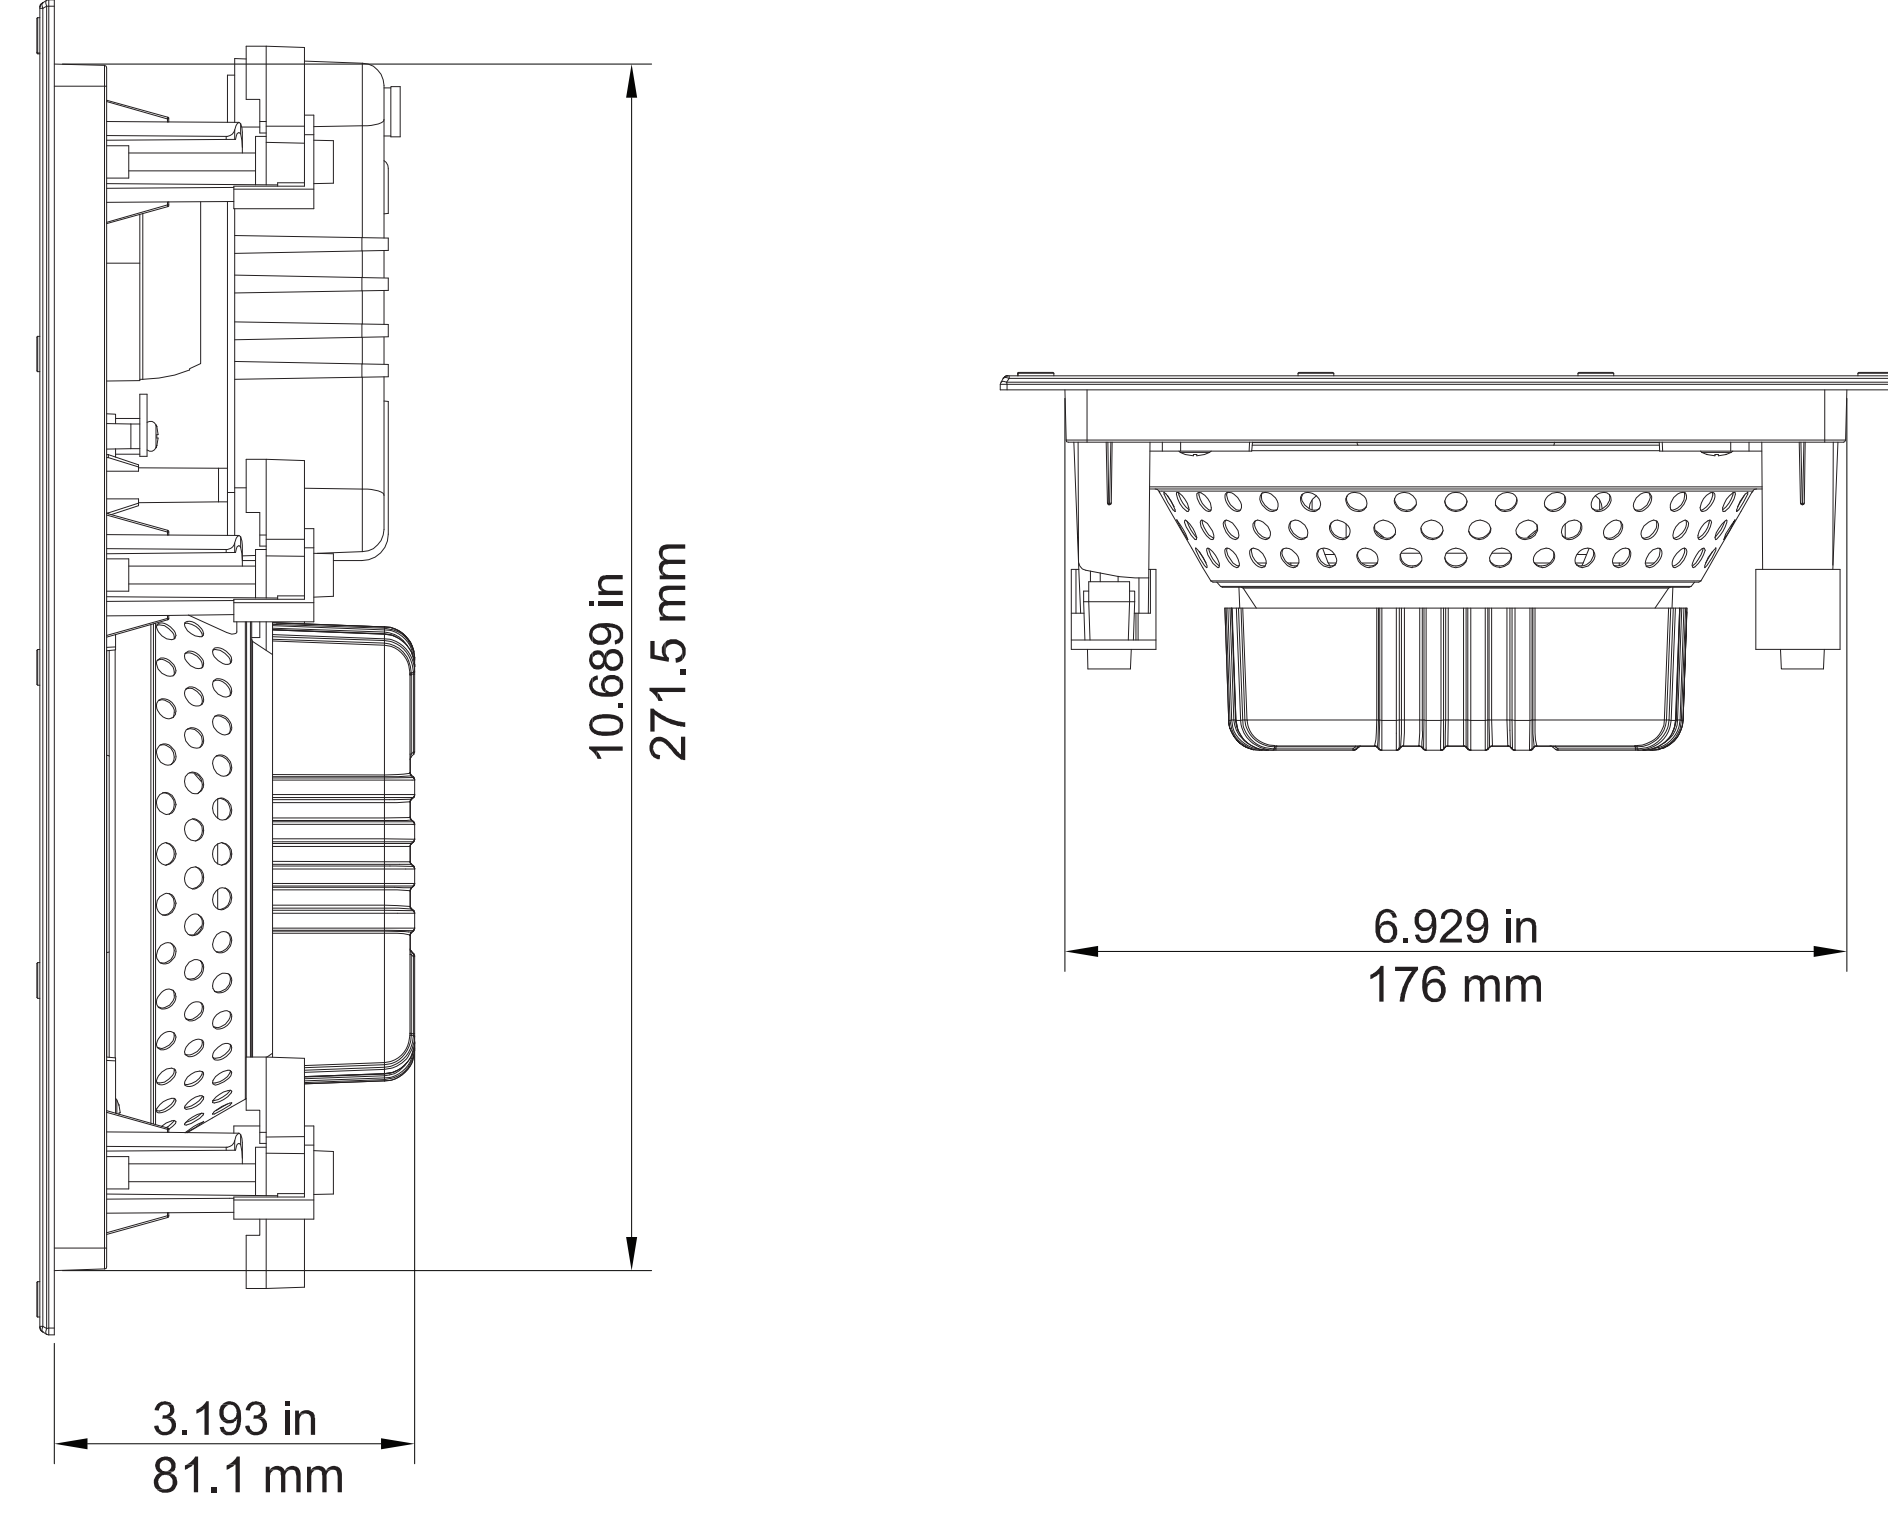

### FRONT

### MOUNTING DEPTH/ MINIMUM CUTOUT