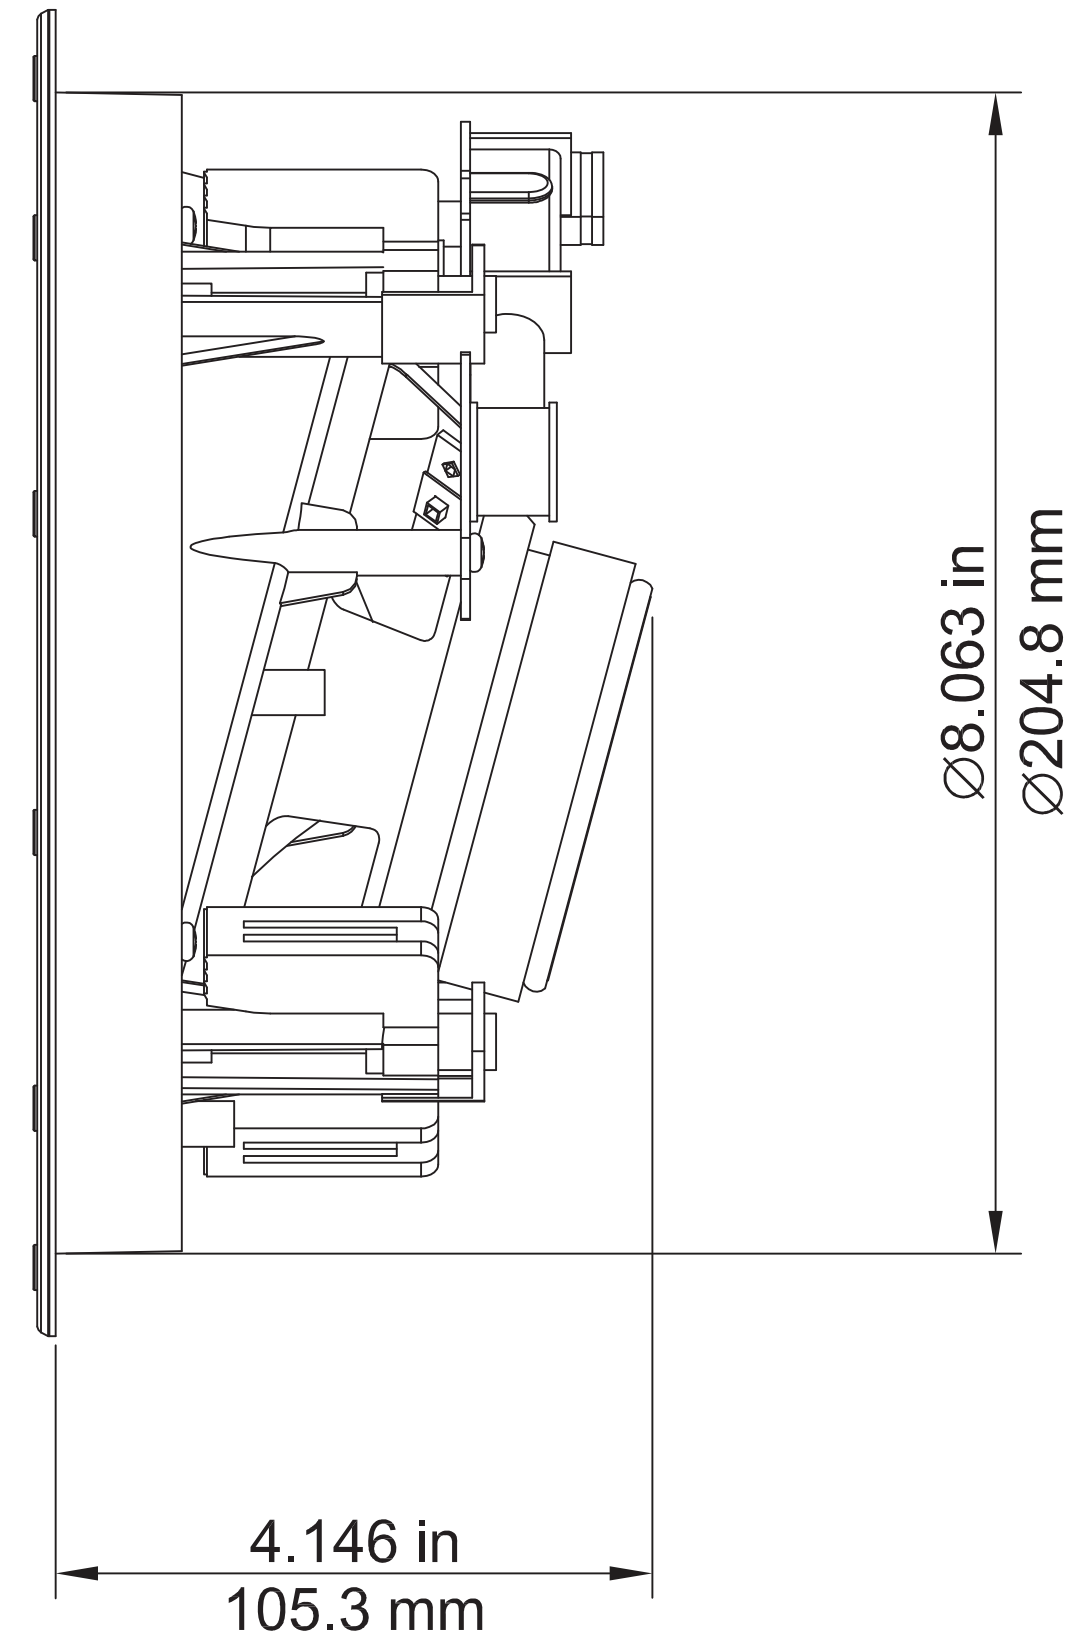

FRONT

MOUNTING DEPTH/
MINIMUM CUTOUT

GRILLE

1 (866) TDG 6321 | WWW.TDGAUDIO.COM
4452 E. Airport Drive Unit A, Ontario, CA 91761

NFC-6A ANGLED SERIES

SCALE: 1:1

DRAWN BY:

DRWN - PART NUMBER