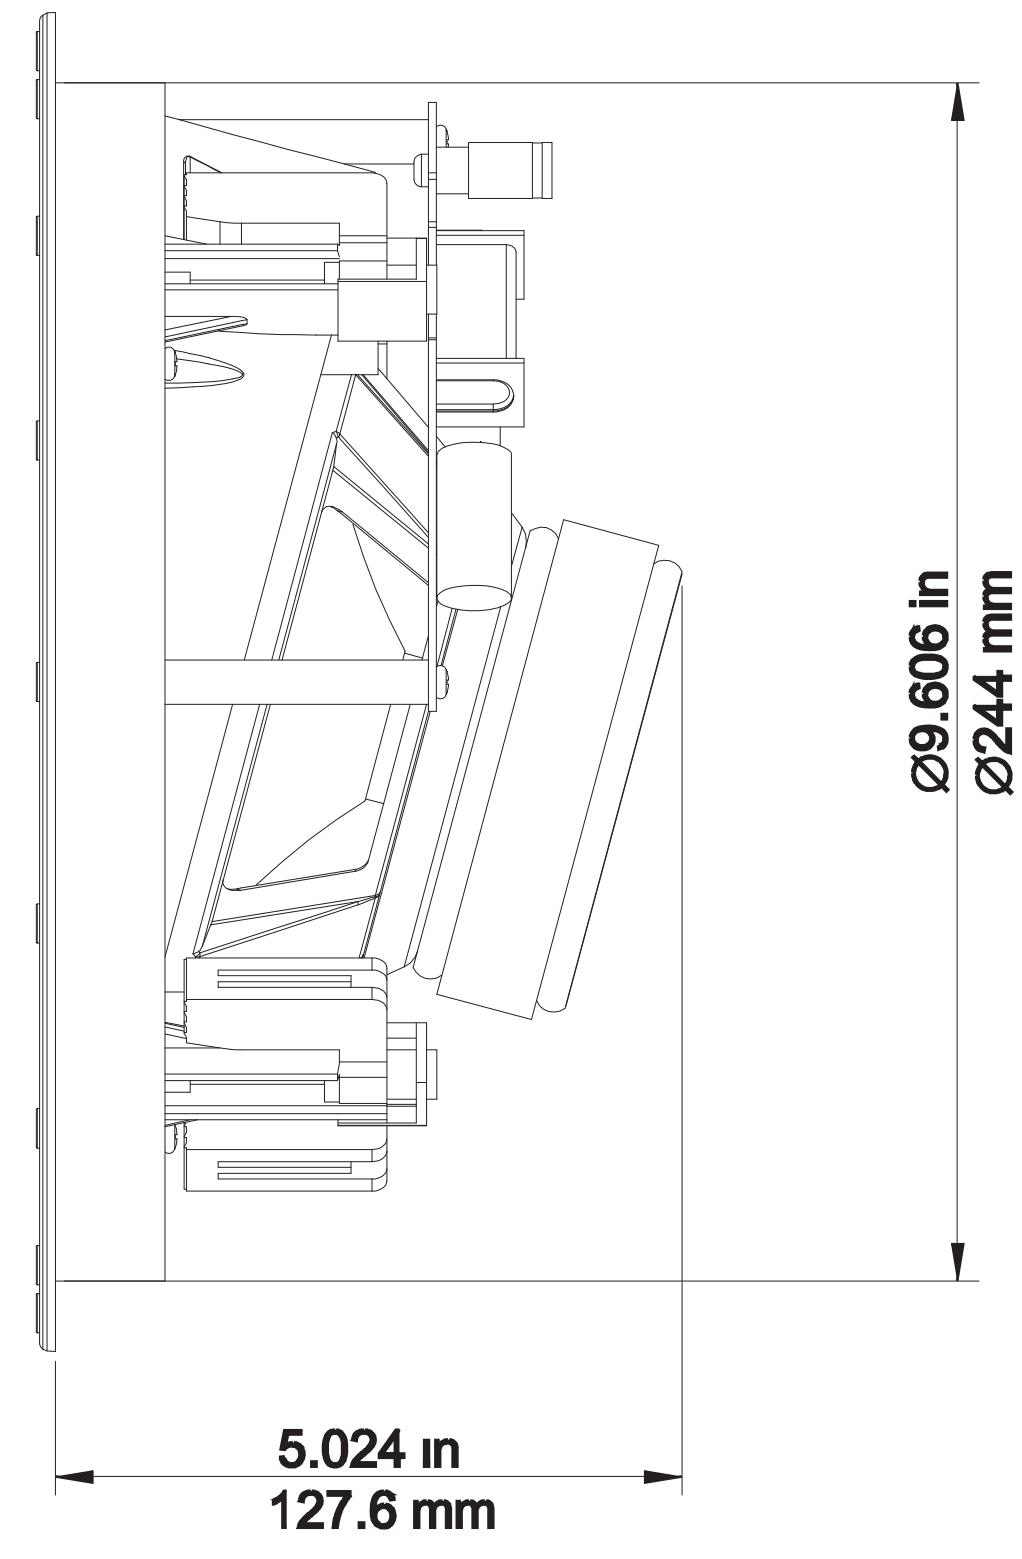

FRONT

MOUNTING DEPTH/ MINIMUM CUTOUT

GRILLE

1 (866) TDG 6321 | WWW.TDGAUDIO.COM
4452 E. Airport Drive Unit A, Ontario, CA 91761

NFC-8A ANGLED SERIES

SCALE: 1:1

DRAWN BY:

DRWN - PART NUMBER