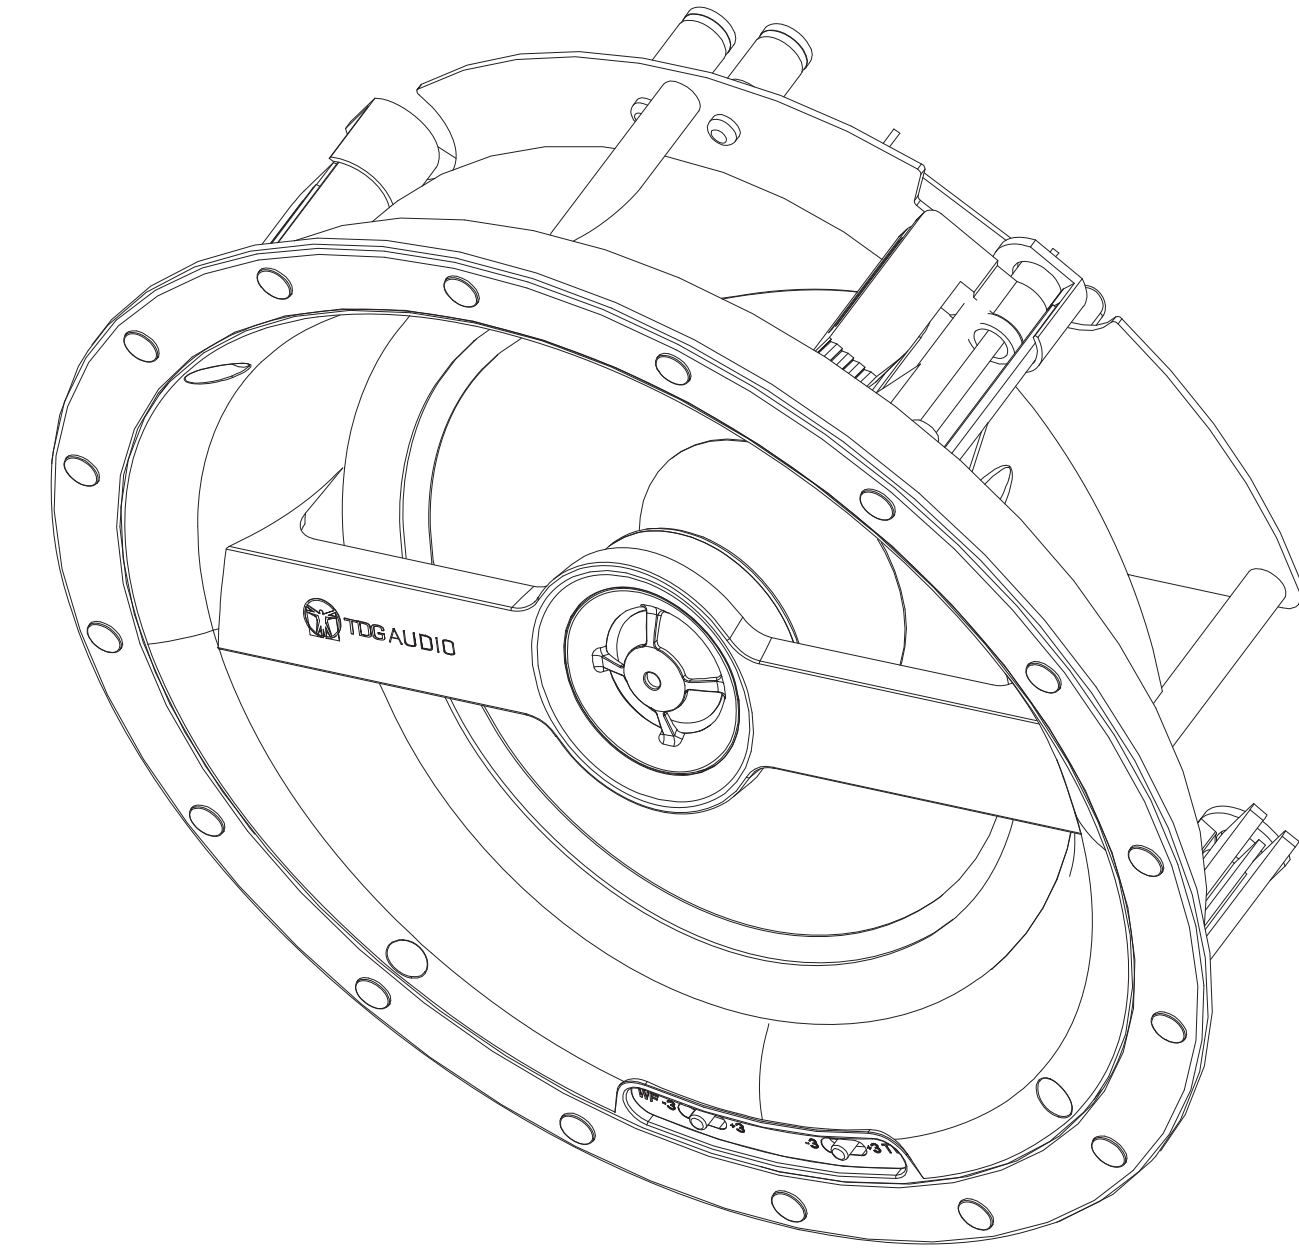

FRONT

MOUNTING DEPTH/ MINIMUM CUTOUT

GRILLE

1 (866) TDG 6321 | WWW.TDGAUDIO.COM
4452 E. Airport Drive Unit A, Ontario, CA 91761

NFC-8A ANGLED SERIES

SCALE: 1:1

DRAWN BY:

DRWN - PART NUMBER