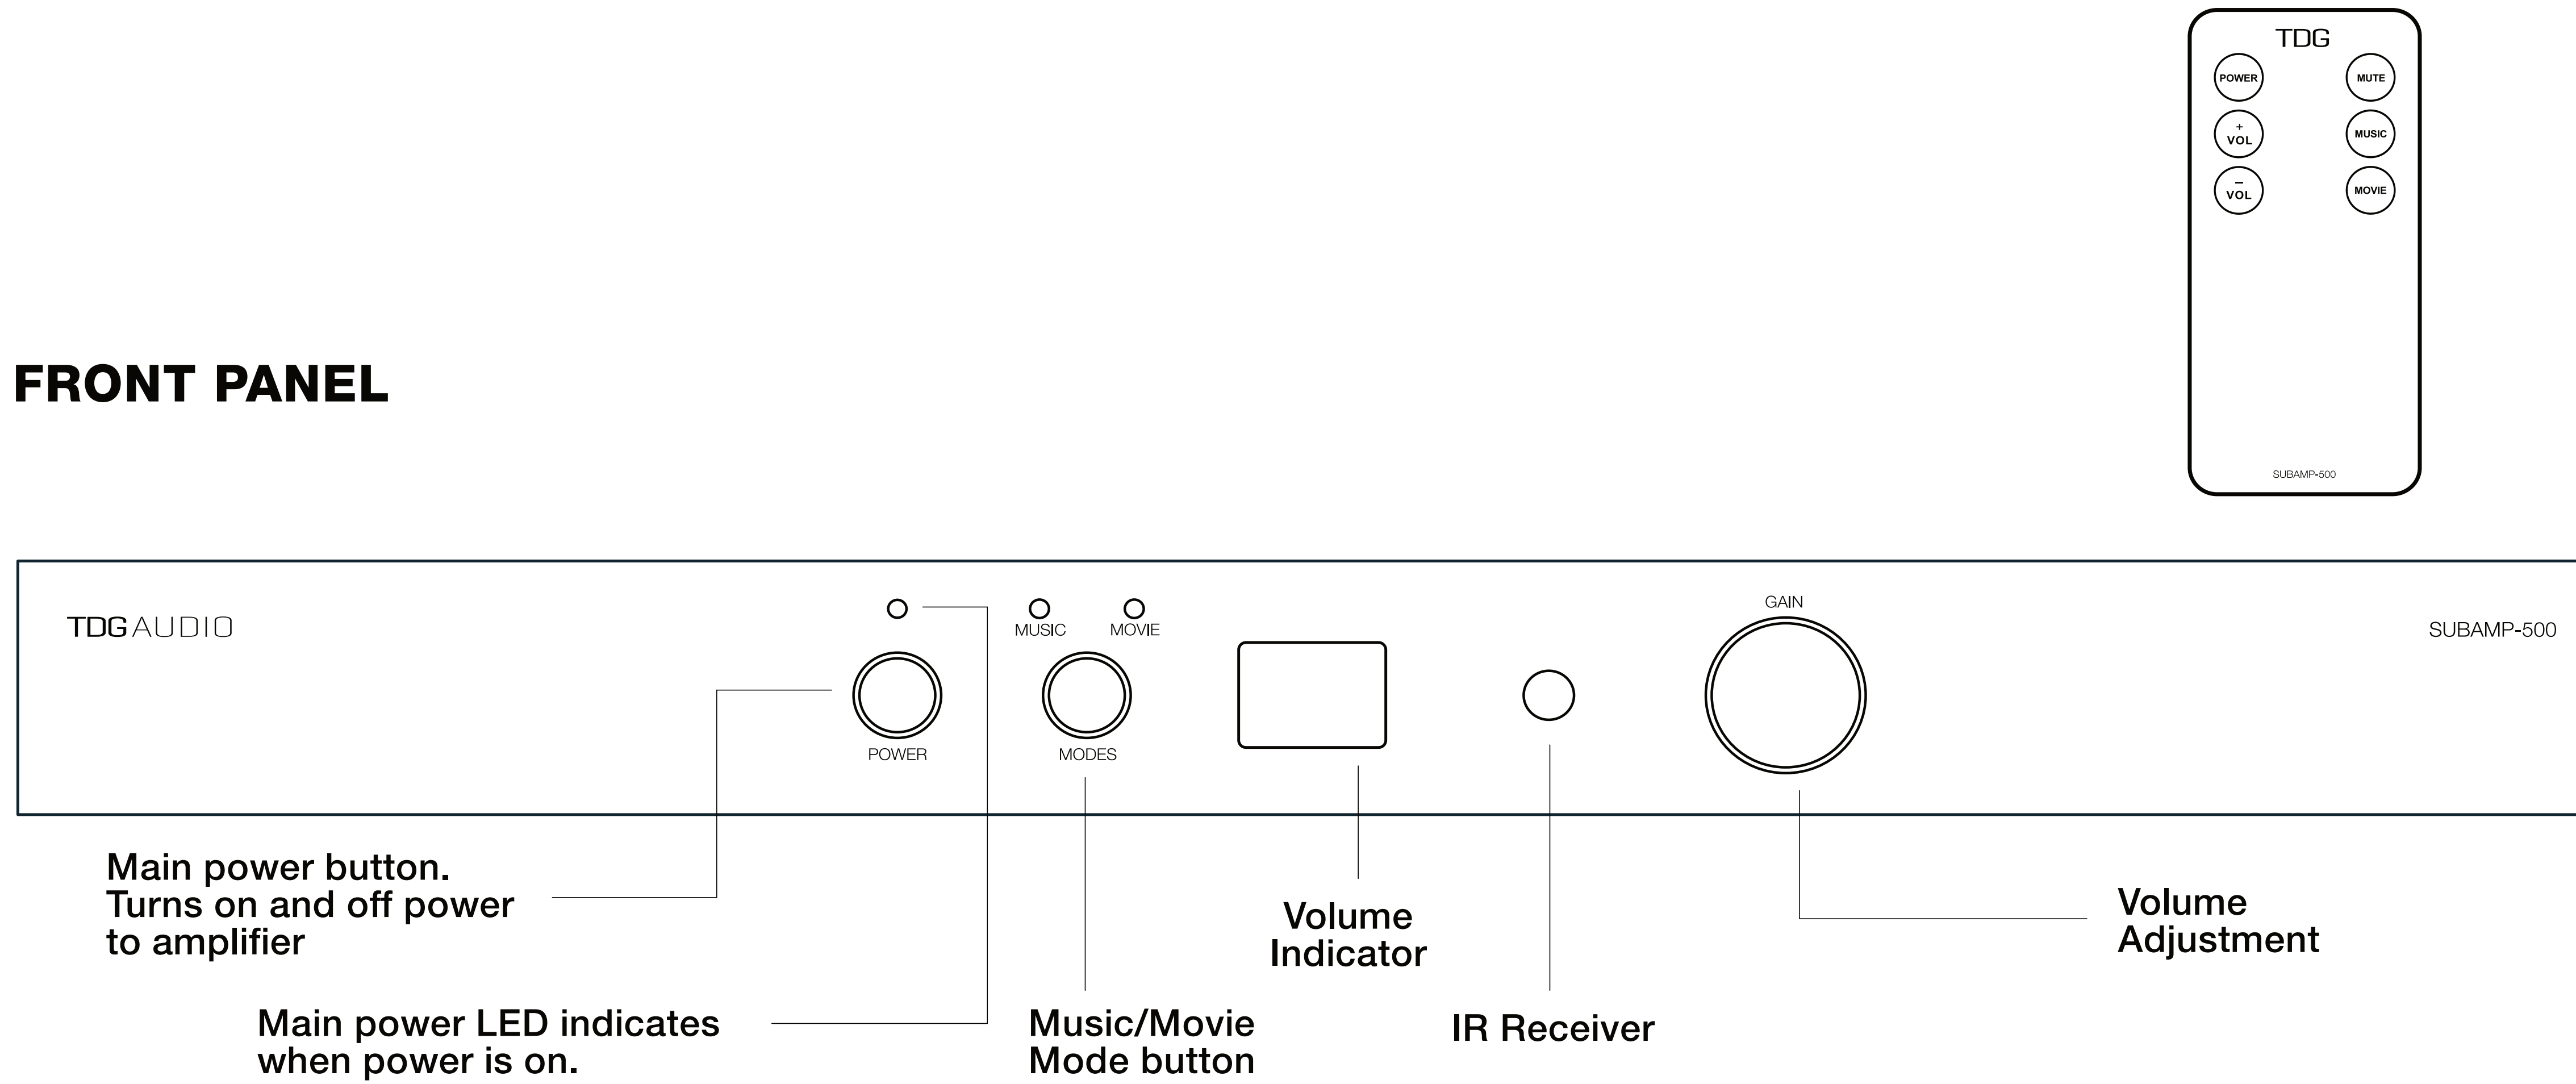

## FRONT PANEL

## REAR PANEL

SubAmp-500

SCALE: 1:1

DRAWN BY:

DRWN - PART NUMBER

REV.

SHEET: OF

RELEASED ON: