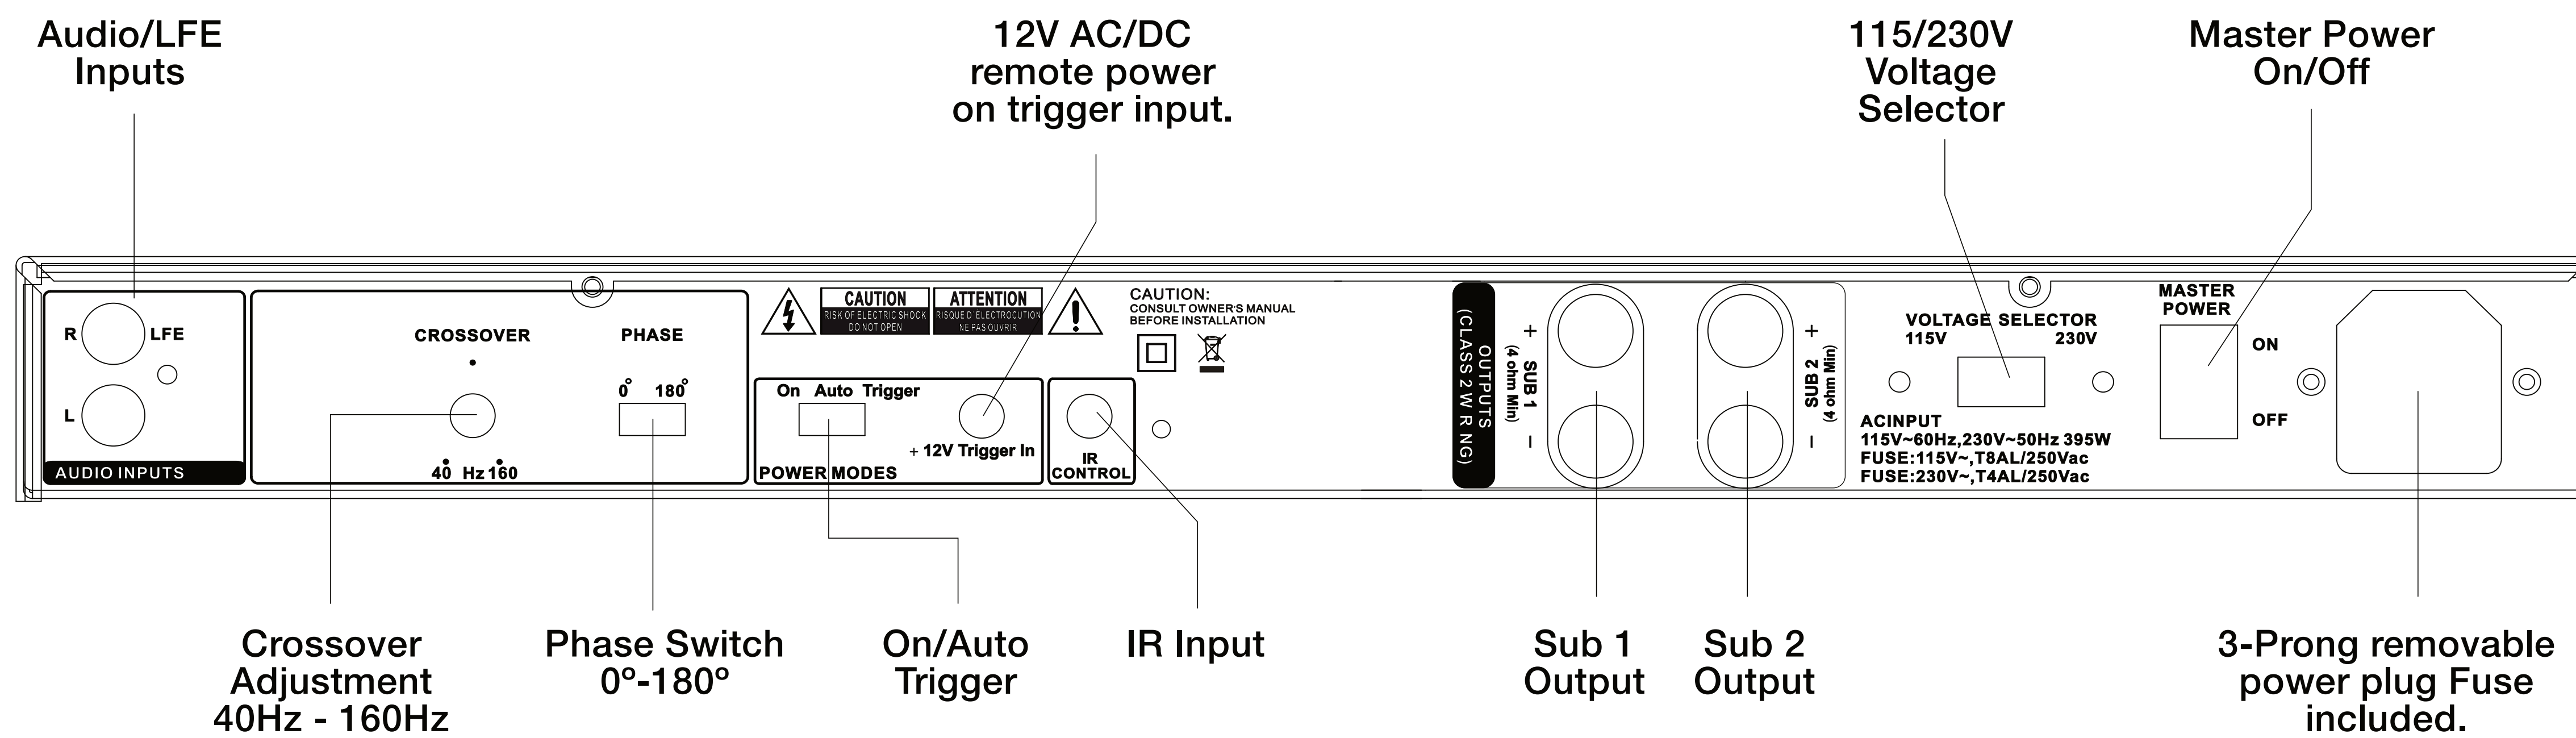

## FRONT PANEL

## REAR PANEL

SubAmp-500

SCALE: 1:1

DRAWN BY:

DRWN - PART NUMBER

REV.

SHEET: OF

RELEASED ON: