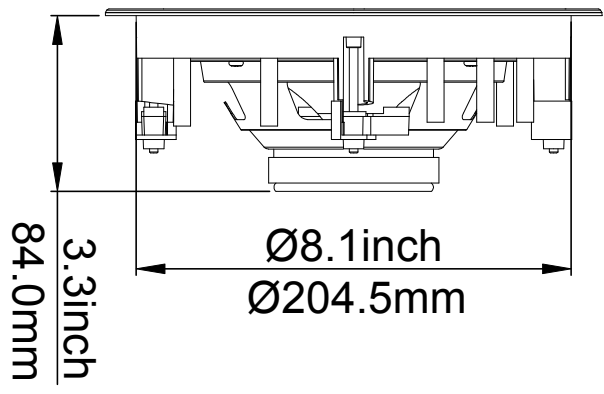

Ø9.2inch  
Ø233.5mm

3.3inch  
84.0mm

Ø8.1inch  
Ø204.5mm

Ø9.69inch  
Ø246.0mm

FLC-600

1 (866) TDG 6321 | WWW.TDGAUDIO.COM  
4452 E. Airport Drive Unit A, Ontario, CA 91761

SCALE: 1:1

DRAWN BY:

DRWN - PART NUMBER

REV.

SHEET:

OF

RELEASED ON: